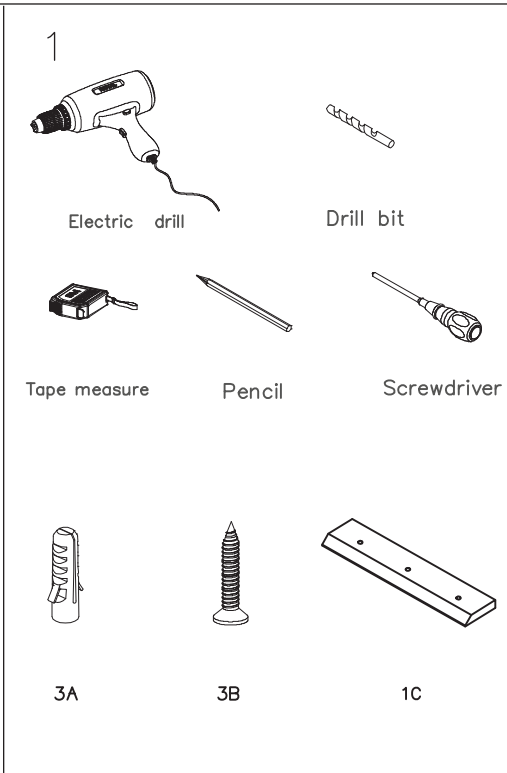

WYNDHAM COLLECTION

WC-V205 INSTALLATION GUIDE