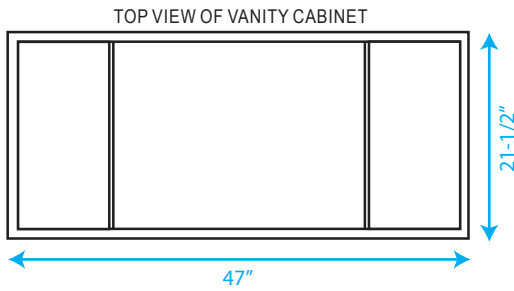

WYNDHAM COLLECTION

WC-CG8000-48