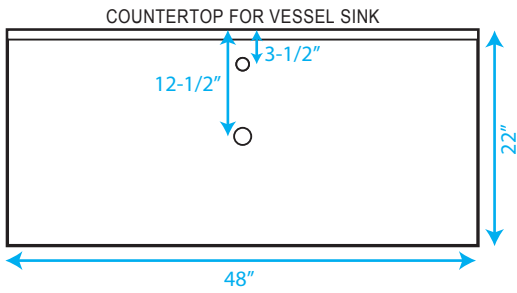

WYNDHAM COLLECTION

WC-CG8000-48