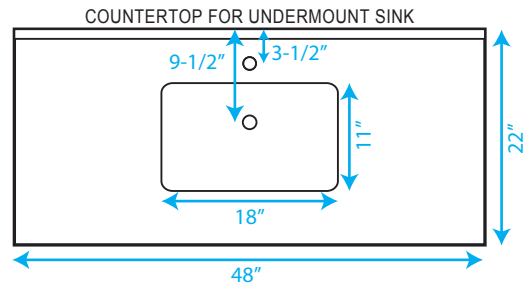

WYNDHAM COLLECTION

WC-CG8000-48