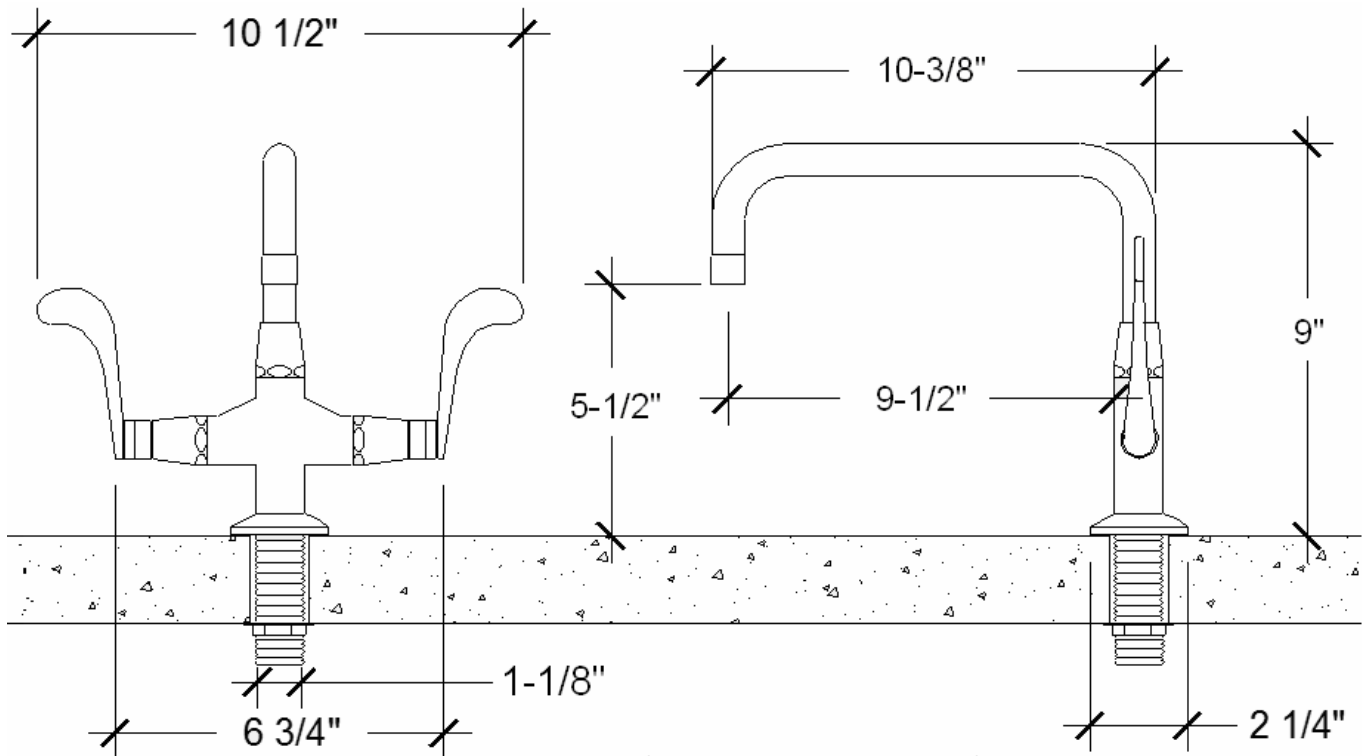

PRODUCT SPECIFICATIONS

WINGNUT LAV OR KITCHEN FAUCET

FACTS

Single-Hole Deck Mount Lav with Flat Paddle Handles

3/4" Diameter Spout Swivels

Optional Fixed Spout available

Optional Kitchen Side Spray available (Special Order)

Maximum 1-3/4" counter thickness (without counter bore)

Installation hole should be drilled at 1-1/4"

Ceramic Cartridges

3/8" Stainless Steel Braided Supply Hose

Available In 3 Standard Finishes

Rustic Copper

Oil Rubbed Bronze

Rustic Nickel

**OPTIONAL SIDESPRAY
(INCLUDES COPPER TUBING
FOR SIDESPRAY CONNECTION)**