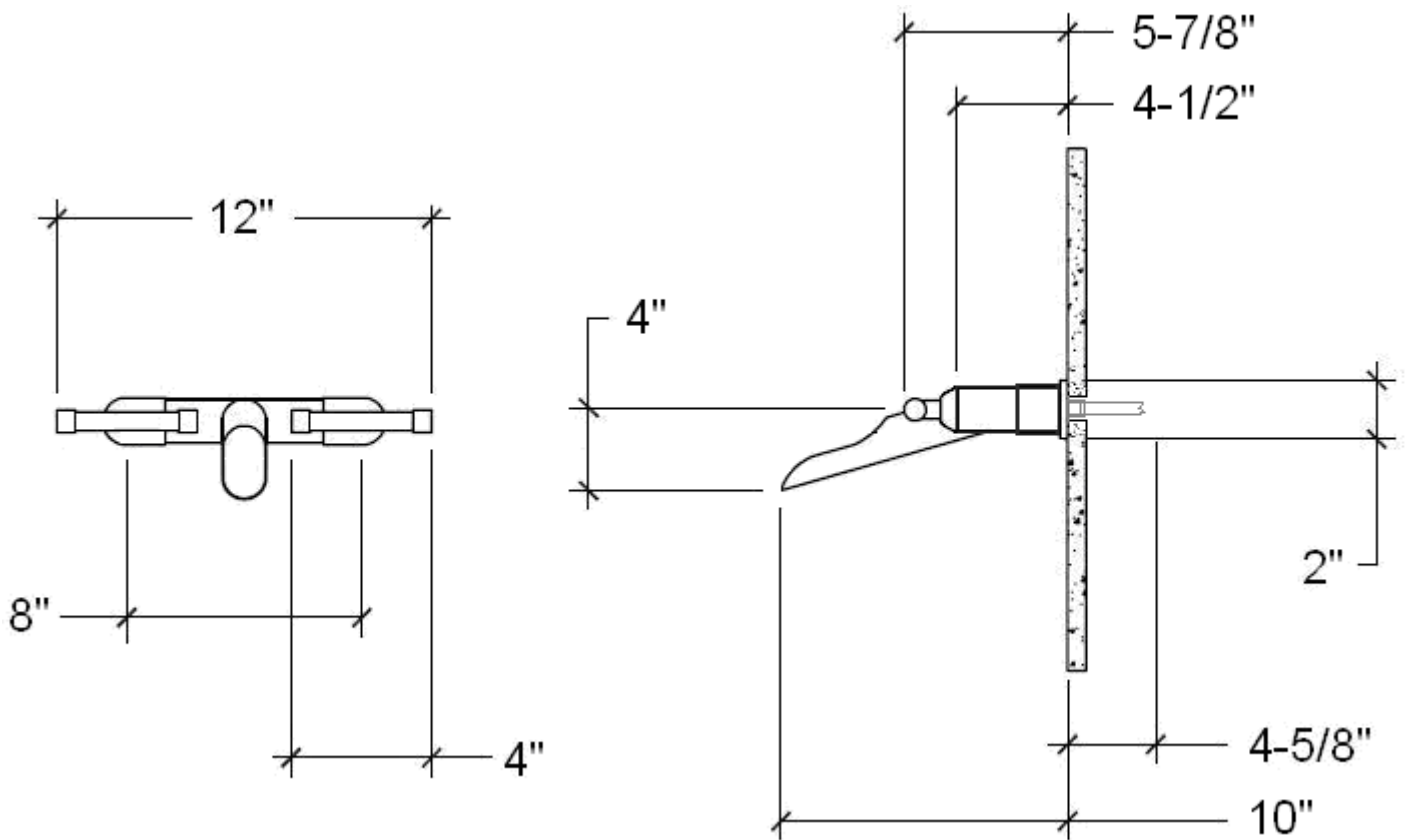

UPDATED
VERSION
DEC 2008

PRODUCT SPECIFICATIONS
WATERBRIDGE LAV - WALL MOUNT (WB LAV WM)
(WITH COMPRESSION FITTINGS)

FACTS

1/2" Compression Fitting

1/2" Quarter-turn Ceramic Cartridges

Copper Mounting Template included