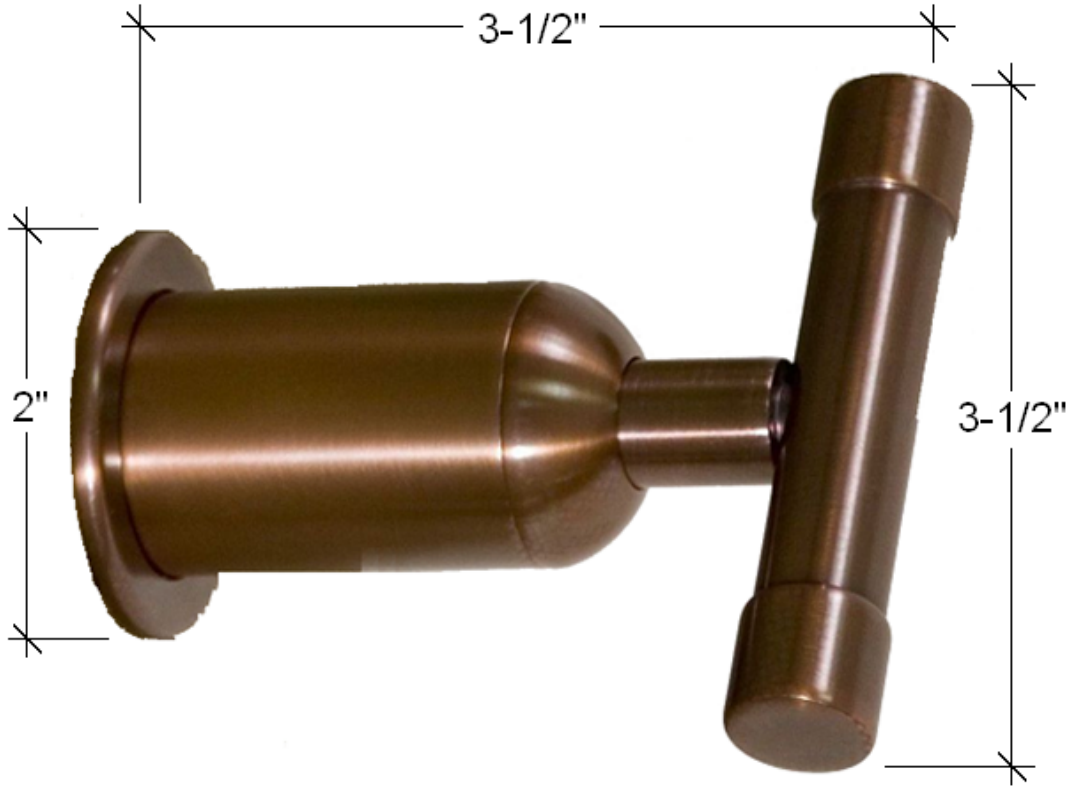

UPDATED
VERSION
MAR 2009

PRODUCT SPECIFICATIONS

WHEREVER - WALL MOUNT LAV
(SPOUT & TWO HANDLES)

FACTS

Wherever Wall Mount Lav set

(Spout and two valves - Hot & Cold volume controls)

Volume Controls may be placed anywhere on deck or wall - "WhereEver"

(No TEE is included for H/C mixed supply line to spout)

IAPMO Approved

Available in Four Standard Finishes (WaterBridge Collection)

Rustic Copper (RC) Oil Rubbed Bronze (ORB)

Rustic Nickel (RN) Pizzazz Nickel (PN)

Pictures not to scale
Deck Mount valves are also available

1/2" in-wall corner valve