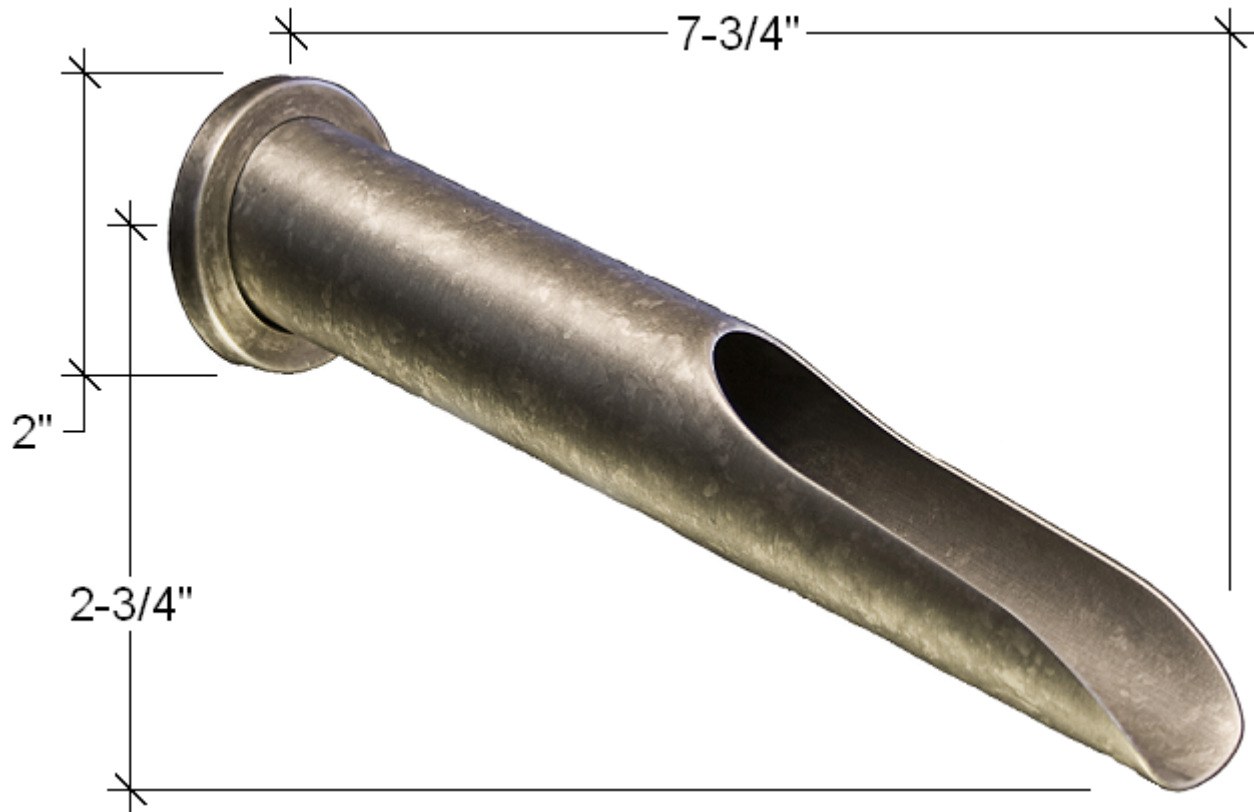

UPDATED
VERSION
MAR 2009

PRODUCT SPECIFICATIONS

WHEREVER - WALL MOUNT LAV
(SPOUT & TWO HANDLES)

FACTS

Wherever Wall Mount Lav set

(Spout and two valves - Hot & Cold volume controls)

Volume Controls may be placed anywhere on deck or wall - "WhereEver"

(No TEE is included for H/C mixed supply line to spout)

IAPMO Approved

Available in Four Standard Finishes (WaterBridge Collection)

Rustic Copper (RC) Oil Rubbed Bronze (ORB)

Rustic Nickel (RN) Pizzazz Nickel (PN)

Pictures not to scale
Deck Mount valves are also available

1/2" in-wall corner valve