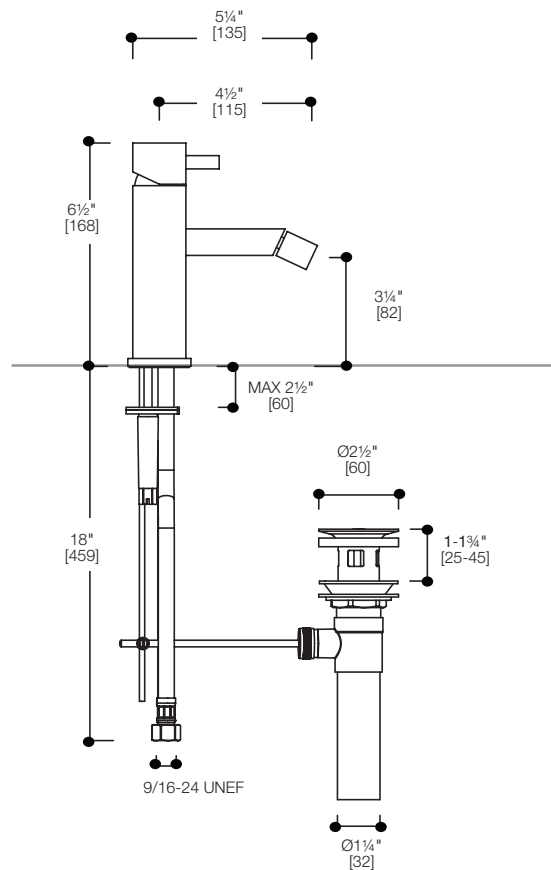

TSU611 SPECIFICATIONS

opus·2 bidet mixer

FEATURES:

- Single-hole bidet mixer
- Includes mechanical waste
- Durable, polished chrome finish and sleek design
- Brass valve body
- Ceramic disk valve cartridge for drip-free performance
- Includes NPT flexhose water supply lines

SPECIFICATIONS:

Warranty:	Limited lifetime warranty (residential) One year warranty (commercial)
Material:	Brass body
Flow rate:	1.5 gpm @ 60 psi

FINISHES:

Polished chrome

INSTALLATION:

Install this product according to the installation guide. Our products must be installed by certified professionals only and according to our installation guide as well as federal, provincial/state and local building codes and regulations.

AB1953 Compliant

*Approximate measurements for comparison only.
Note: These dimensions and specifications are subject to change without notice.