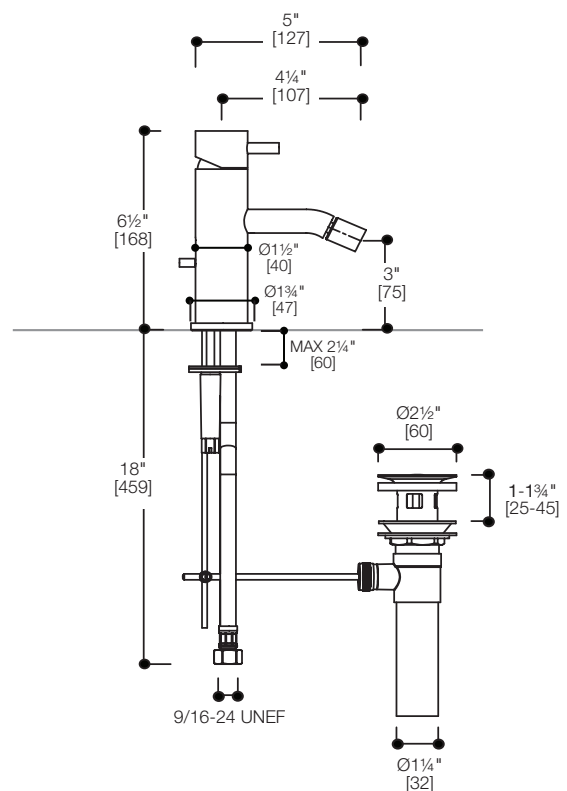

TSP611 SPECIFICATIONS

pure·2 bidet mixer

FEATURES:

- Single-hole bidet mixer
- Durable finish and sleek design
- Brass valve body
- Ceramic disk valve cartridge for drip-free performance
- Includes NPT flexhose water supply lines
- Includes mechanical waste

SPECIFICATIONS:

Warranty:	Limited lifetime warranty (residential) One year warranty (commercial)
Material:	Brass body
Flow rate:	1.5 gpm @ 60 psi

FINISHES:

Polished chrome

INSTALLATION:

Install this product according to the installation guide. Our products must be installed by certified professionals only and according to our installation guide as well as federal, provincial/state and local building codes and regulations.

AB1953 Compliant

CALGreen

*Approximate measurements for comparison only.
Note: These dimensions and specifications are subject to change without notice.