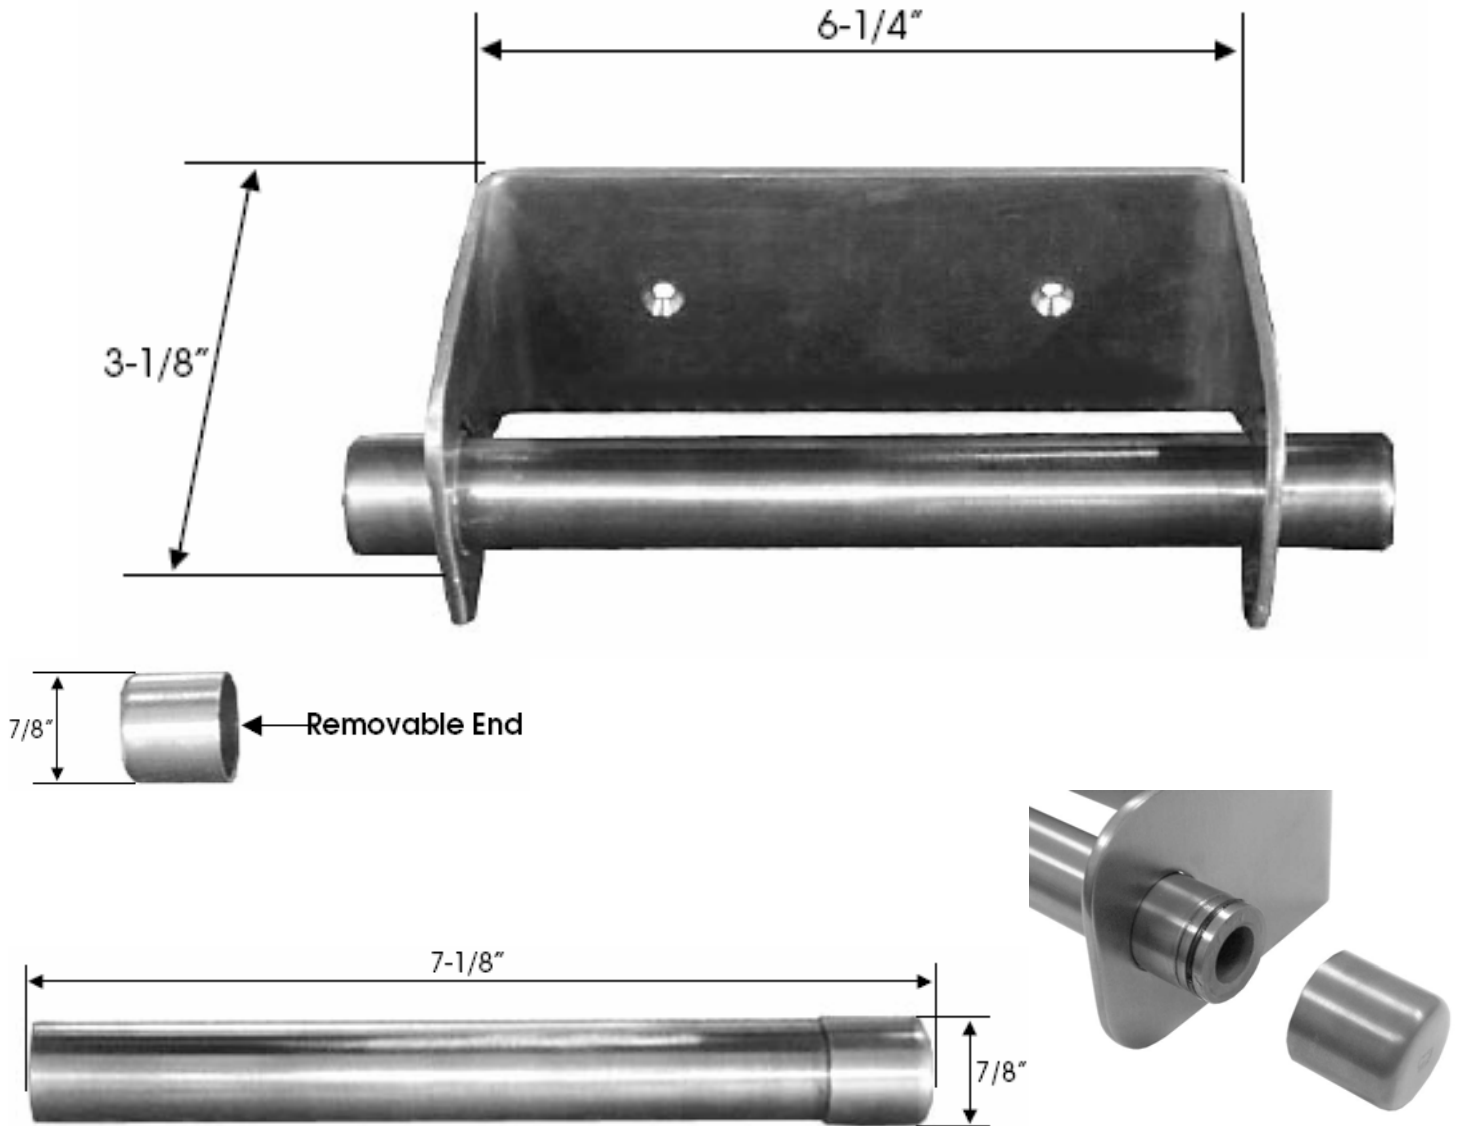

PRODUCT SPECIFICATIONS

WATERBRIDGE - TOILET PAPER HOLDER

FACTS

Solid Copper Construction

Available in Four Standard Finishes (WaterBridge Collection)

Comes with mounting screws