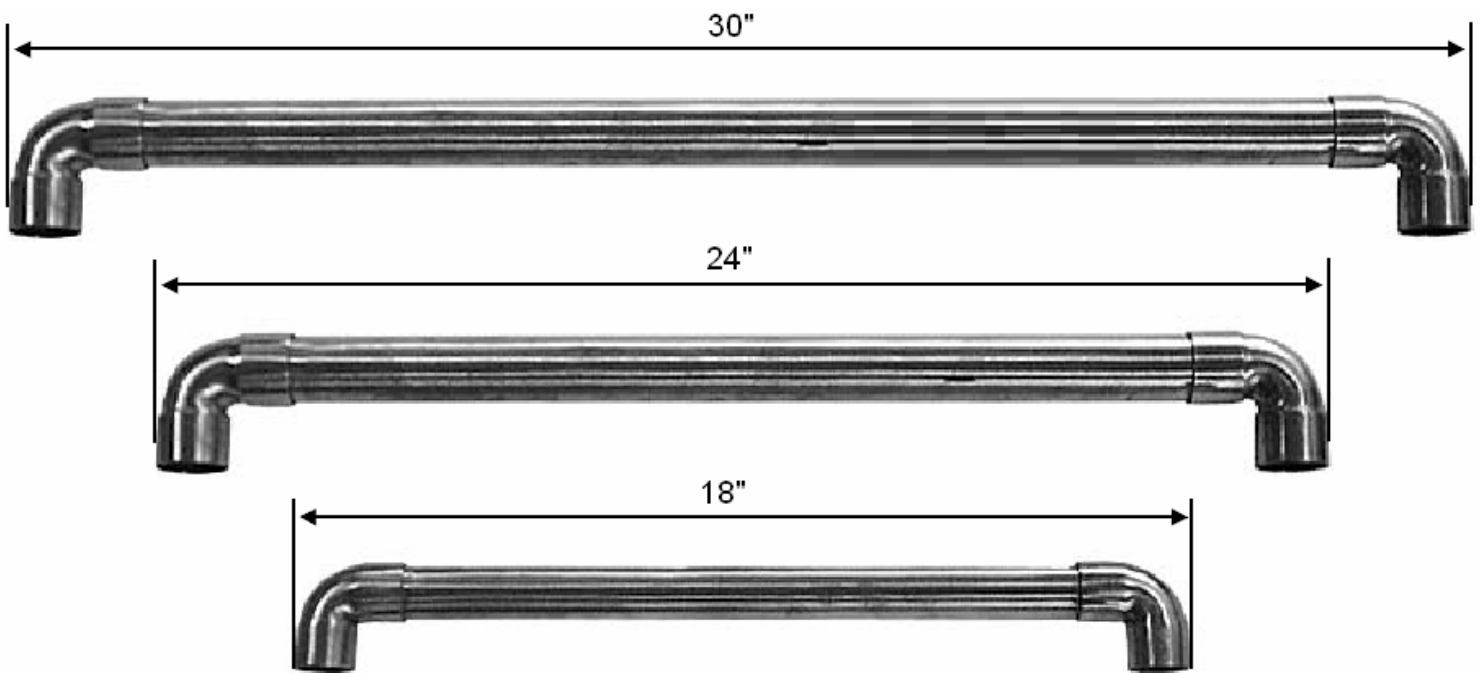

## PRODUCT SPECIFICATIONS

WATERBRIDGE ACCESSORY - TOWEL BAR  
(WB ACC TB18, WB ACC TB24, WB ACC TB30)

### FACTS

SOLID 1-1/4" COPPER PIPE CONSTRUCTION

THREE STANDARD LENGTHS: 18" 24" 30"

CUSTOM SIZES AVAILABLE - CALL FOR DETAILS

AVAILABLE IN FOUR STANDARD FINISHES (WaterBridge Collection)

Rustic Copper	(RC)	Oil Rubbed Bronze	(ORB)
Rustic Nickel	(RN)	Pizzazz Nickel	(PN)