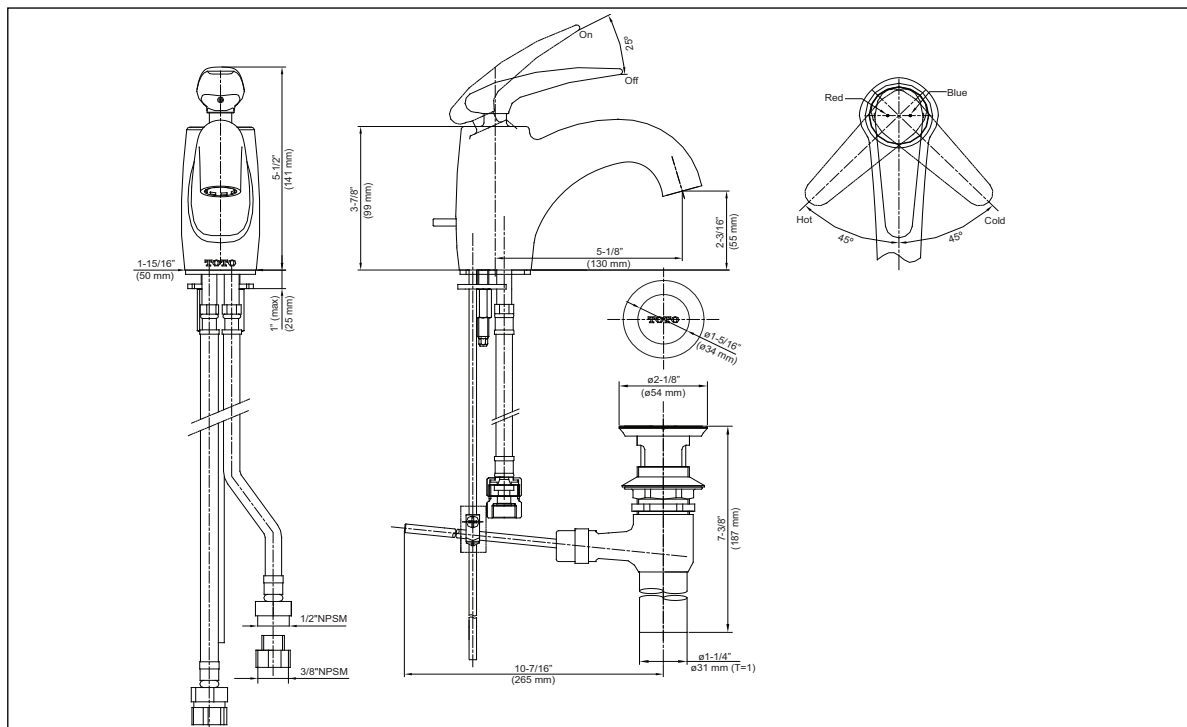

Decorative single-handle lavatory faucet to match the Ethos™ Design L Suite. 2.2 gpm (8.3 lpm) maximum flow rate (Per regulation).

■ TL660SD#CP

Ethos™ Design L single-handle lavatory faucet, polished chrome finish.

Shipping Dimensions: **Individual**
20-1/2"L x 9-3/4"W
x 3-1/2"H
Case (Qty 3)
21-1/4"L x 10-1/2"W
x 11-1/4"H

CODES/STANDARDS

Complies with and exceeds the following standards:
ASME A112.18.1M / CSA B125-2005
NSF 61

Listed by:
IAPMO / C-UPC, NSF and other municipalities

Meets the American Disabilities Act Guidelines and
ANSI A117.1

These dimensions and specifications are subject to change
without notice.

TL660SD#CP - Ethos™ Design L Single-lever Lavatory Faucet