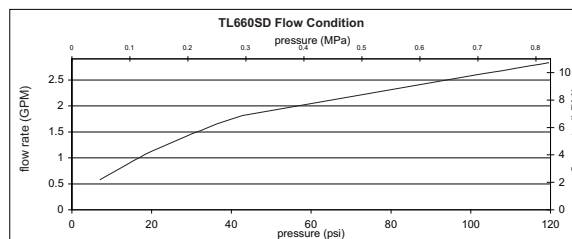

TL660SD#CP Ethos™ Design L Single-handle Lavatory Faucet

DESIGN

Designed to match the Ethos™ Design L Suite of fixtures and fittings, Ethos™ Design L faucets can complement any distinctive bath suite. Made from cast brass with washerless ceramic disk valve cartridges, these faucets are durable and offer drip-free performance.

SPECIFICATIONS

Flow Rate: 2.2 gpm (8.3 lpm)
maximum flow rate

Warranty: Lifetime Limited Warranty
(Residential use)
One Year (Commercial use)

Material: Cast Brass

Shipping Weight: **Individual** 6 lbs.
Case (Qty 3) 18 lbs.

Shipping Dimensions: **Individual**
20-1/2"L x 9-3/4"W
x 3-1/2"H
Case (Qty 3)
21-1/4"L x 10-1/2"W
x 11-1/4"H

CODES/STANDARDS

Complies with and exceeds the following standards:
ASME A112.18.1M / CSA B125-2005
NSF 61

Listed by:
IAPMO / C-UPC, NSF and other municipalities

Meets the American Disabilities Act Guidelines and
ANSI A117.1

These dimensions and specifications are subject to change
without notice.

TL660SD#CP - Ethos™ Design L Single-lever Lavatory Faucet

TOTO®

TOTO® U.S.A., INC. • 1155 Southern Road, Morrow, GA 30260
Tel. (888) 295-8134 • Fax. (800) 699-4889 • www.totousa.com
Printed in U.S.A. © TOTO® LTD. 11/07 #J10400

Printed on recycled paper

Rev 04/08