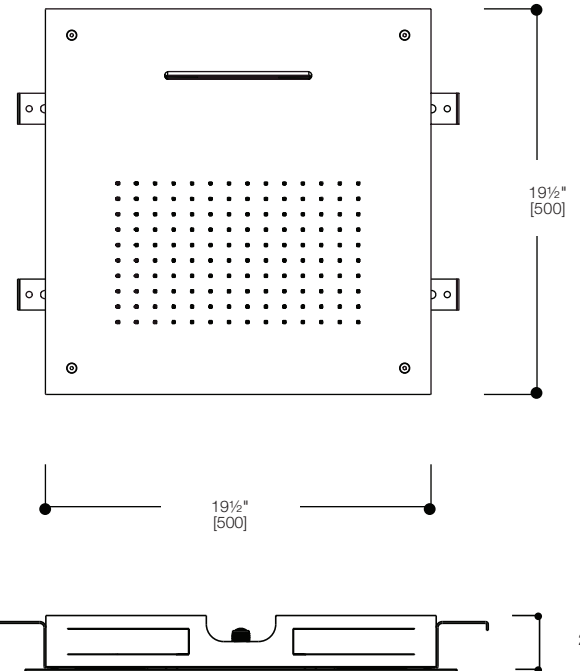

TE704 SPECIFICATIONS

ceiling recessed rain shower head with waterfall function

FEATURES:

- Modern, clean, contemporary design with waterfall function
- Durable, polished chrome finish
- Brass construction
- Includes recessed mounting bracket
- Requires a minimum two-way shower control valve

SPECIFICATIONS:

Warranty:	Lifetime Limited Warranty (Residential) One Year Warranty (Commercial)
Material:	Brass
Spray Nozzles:	140
Flow Rate:	2.5 gpm @ 80 psi
Dimension:	19½" x 19½" (500mm x 500mm)*
Connection:	½"NPT

FINISHES:

Polished chrome

CODES / STANDARDS APPLICABLE:

- Meets or exceeds ANSI / ASME standard
  A112.18.1 and CAN / CSA B125.1-05 requirements
- ASME A112.19.2
- IAPMO / UPC / cUPC

INSTALLATION:

Install this product according to the installation guide.
Our products must be installed by certified professionals only
and according to our installation guide as well as federal,
provincial / state and local building codes and regulations.

CALGreen

*Approximate measurements for comparison only.

Note: These dimensions and specifications are subject to change without notice.

blu
BATHWORKS®

2013-06

1 866 907 0122 blubathworks.com