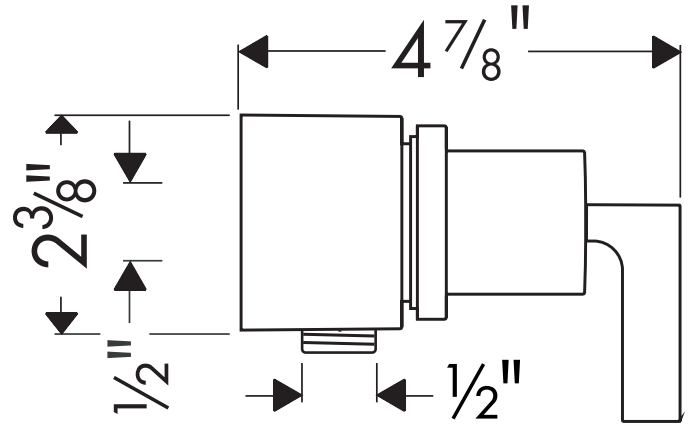

Axor Citterio Fix Fit Wall Outlet 39882XX1

Available in Chrome (00), Brushed Nickel (82)

Product Specification

- Lever handle
- 1/2" female NPT inlet
- Integrated shut-off and volume control
- Integral check valve
- Fits all 1/2" handshower hoses