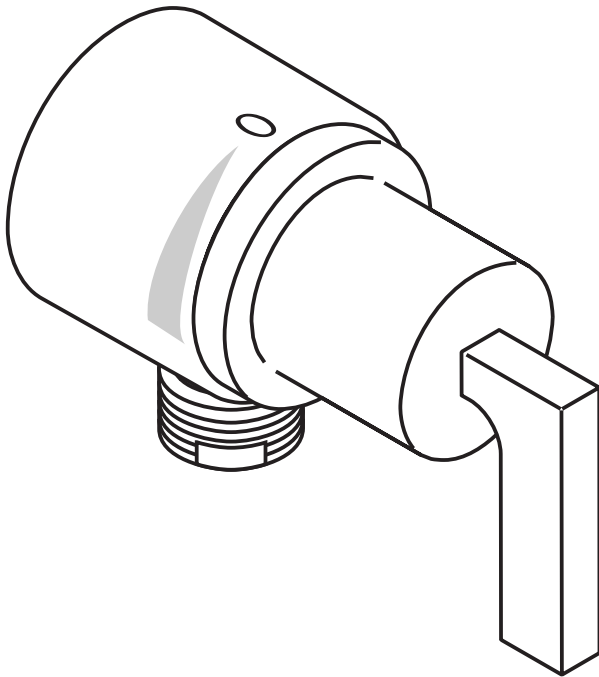

Axor Citterio Fix Fit Wall Outlet 39882XX1

Available in Chrome (00), Brushed Nickel (82)

Product Specification

- Lever handle
- 1/2" female NPT inlet
- Integrated shut-off and volume control
- Integral check valve
- Fits all 1/2" handshower hoses