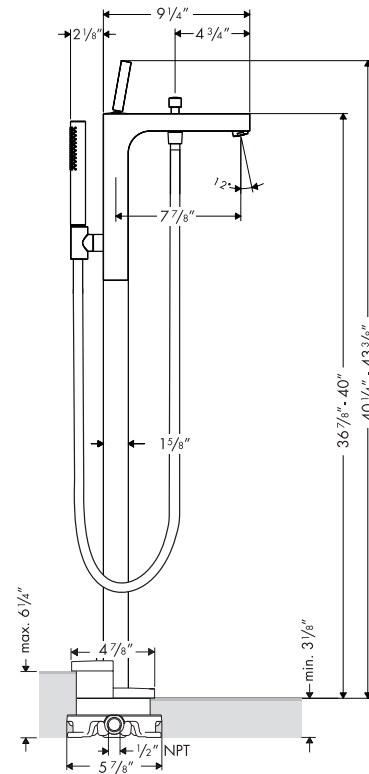

Axor Citterio Free-standing Tub Filler 39451XX1

Available in Chrome (00), Brushed Nickel (82)

Product Specification

Mounts on floor beside tub

Flow rate @ 44 psi approx. 5.8 gpm

Ceramic cartridge

Handshower with full spray

Rubit™ cleaning system

Flow rate 2.5 gpm

49" handshower hose

Requires rough 10452181 (not included)

Not anti-scald – if required, install remote pressure balance valve 13418181 (not included) on the hot and cold water supplies before the rough