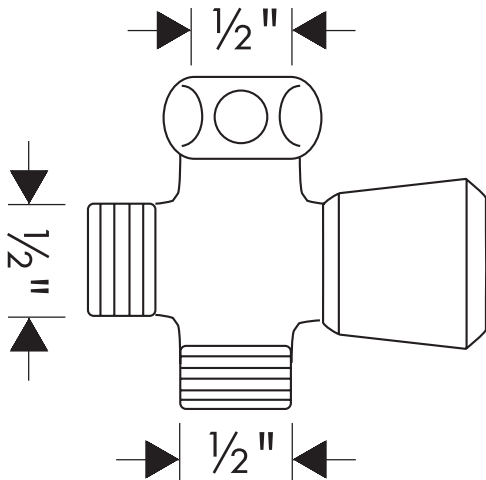

Product Features

- Solid brass
- Installed between 1/2" standard showerarm and showerhead
- Diverts between showerhead and handshower
- For use with 1/2" hose and handshower

Available Finishes

Chrome	28719003
Oil Rubbed Bronze	28719623
Brushed Nickel	28719823
Polished Nickel	28719833
Polished Brass	28719933

The measurements shown are for reference only.

Products and specifications shown are subject to change without notice.

Specification sheet revised 1/2008