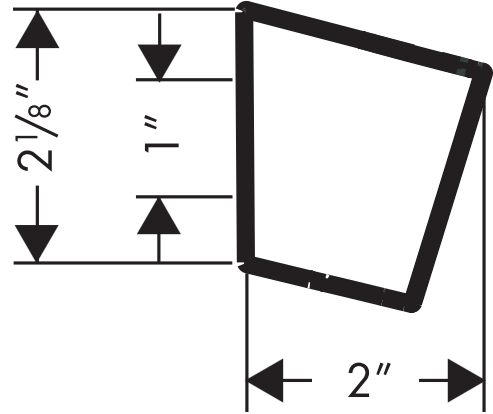

Porter'S Handshower Holder 28331XX0

Available in Chrome (00), Oil Rub Bronze (62), Steel (80), Brushed Nickel (82)

Product Specification

Wall mounted
Fits all hoses with conical nut