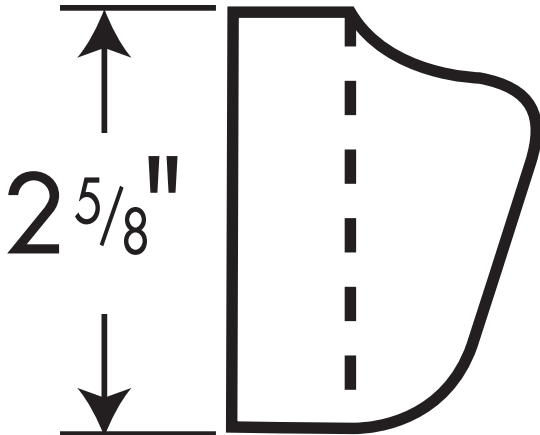

Product Features

- Wall mounted
- One position
- Fits hose with conical nut

Available Finishes

Chrome	28321001
Oil Rubbed Bronze	28321621
Brushed Nickel	28321821
Polished Nickel	28321831
Polished Brass	28321931

The measurements shown are for reference only.

Products and specifications shown are subject to change without notice.

Specification sheet revised 1/2008