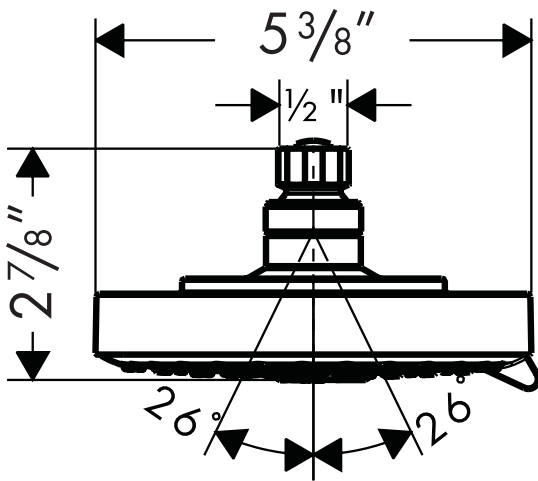

Available Finishes

Chrome

27495001

Brushed Nickel

27495821

The measurements shown are for reference only.

Products and specifications shown are subject to change without notice.

Specification sheet revised 1/2008

hansgrohe