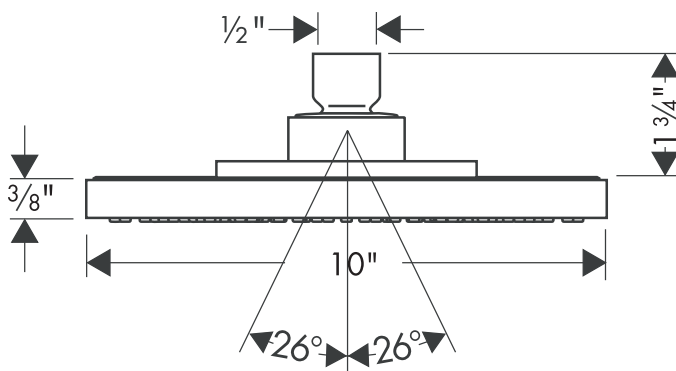

The measurements shown are for reference only.

Products and specifications shown are subject to change without notice.

Specification sheet revised 1/2008