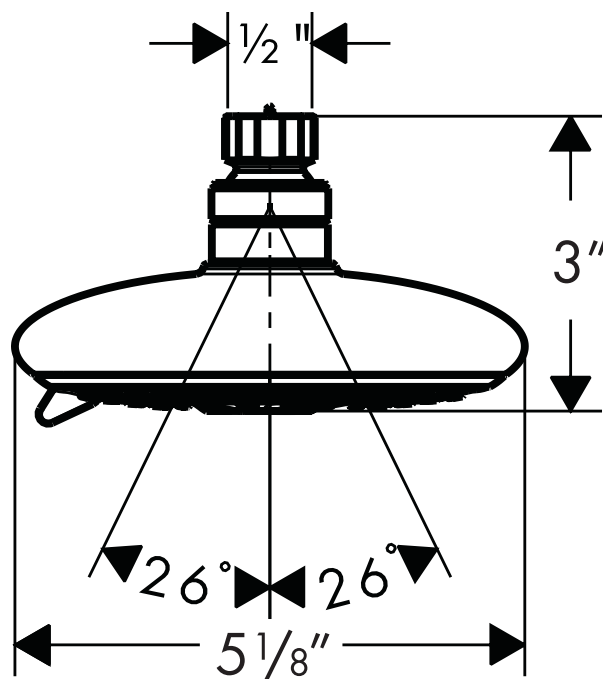

# Raindance E 120 AIR 3-Jet Showerhead 27447XX1

Available in Chrome (00), Brushed Nickel (82), Polished Brass (93)

## Product Specification

Oversized spray face  
AIR injection technology  
Rubit™ cleaning system  
Three spray modes: Rain AIR, Balance AIR, Whirl AIR  
Flow rate 2.5 gpm

**hansgrohe**