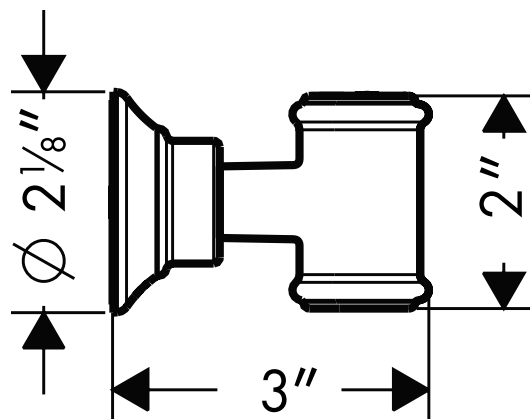

Axor Montreux Porter

16325XX0

Available in Chrome (00), Brushed Nickel (82), Polished Nickel (83)

Product Specification

Handshower holder

Wall-mounted

Fits all hoses with conical nut

AXOR[®]
hansgrohe