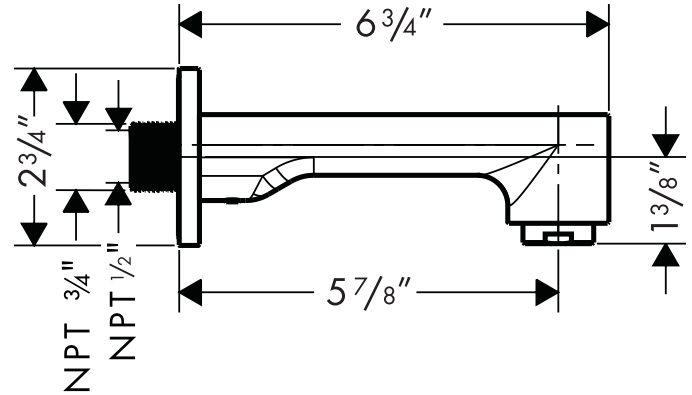

Euroaktiv™ Tub Spout

14413XX1

Available in Chrome (00), Brushed Nickel (82)

Product Specification

Solid brass

Adapter is dual-threaded: 3/4" male, 1/2" NPT female