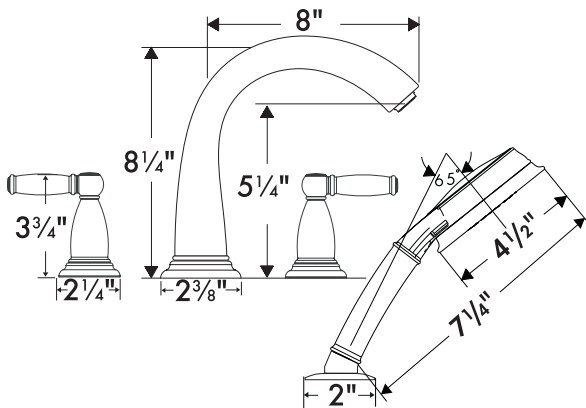

Available Finishes

Chrome	06123000
Oil Rubbed Bronze	06123620
Brushed Nickel	06123820
Polished Nickel	06123830

Required Accessories

Rough	06646000

The measurements shown are for reference only.

Products and specifications shown are subject to change without notice.

Specification sheet revised 12/2007

hansgrohe