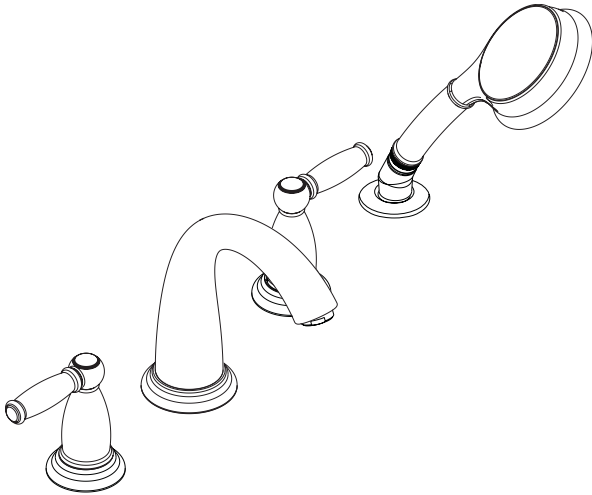

Swing C Trim, 4-Hole Roman Tub Set

06123XX0

Product Features

- Lever handles
- Solid brass
- Deck mounted
- Handshower with three spray modes: full, massage, turbo
- Handshower flow rate 2.5 gpm max.
- Tub spout with diverter
- Protection against backflow provided by check valve

Code Compliance

This unit meets or exceeds the following:

- ASME A112.18.1
- CSA B125.1
- ANSI 117.1
- Listed by IAPMO
- Approved for use in Massachusetts

Available Finishes

Chrome	06123000
Oil Rubbed Bronze	06123620
Brushed Nickel	06123820
Polished Nickel	06123830

Required Accessories

Rough	06646000
-------	----------

The measurements shown are for reference only.

Products and specifications shown are subject to change without notice.

Specification sheet revised 12/2007