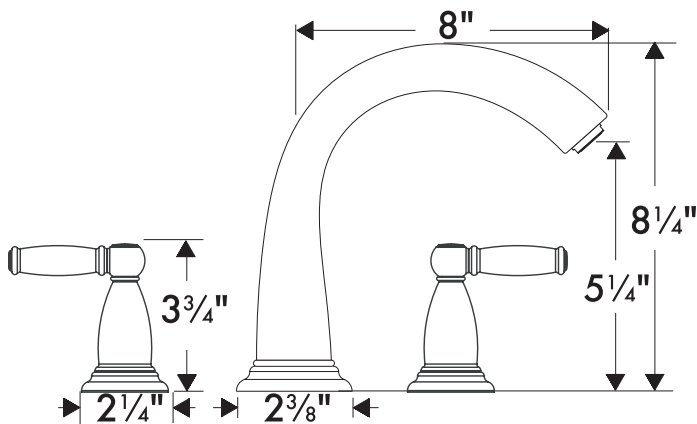

Required Accessories

Rough	06607000

The measurements shown are for reference only.

Products and specifications shown are subject to change without notice.

Specification sheet revised 12/2007

hansgrohe