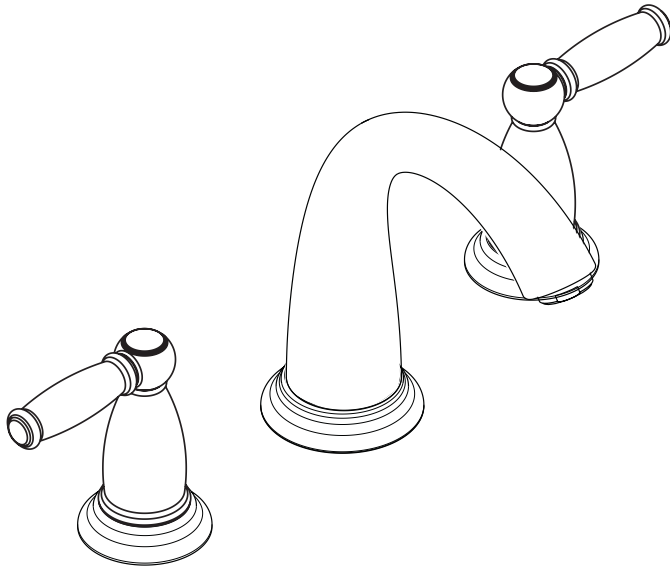

# Swing C Trim, 3-Hole Roman Tub Set

06120XX0

## Product Features

- Lever handles
- Solid brass
- Deck mounted