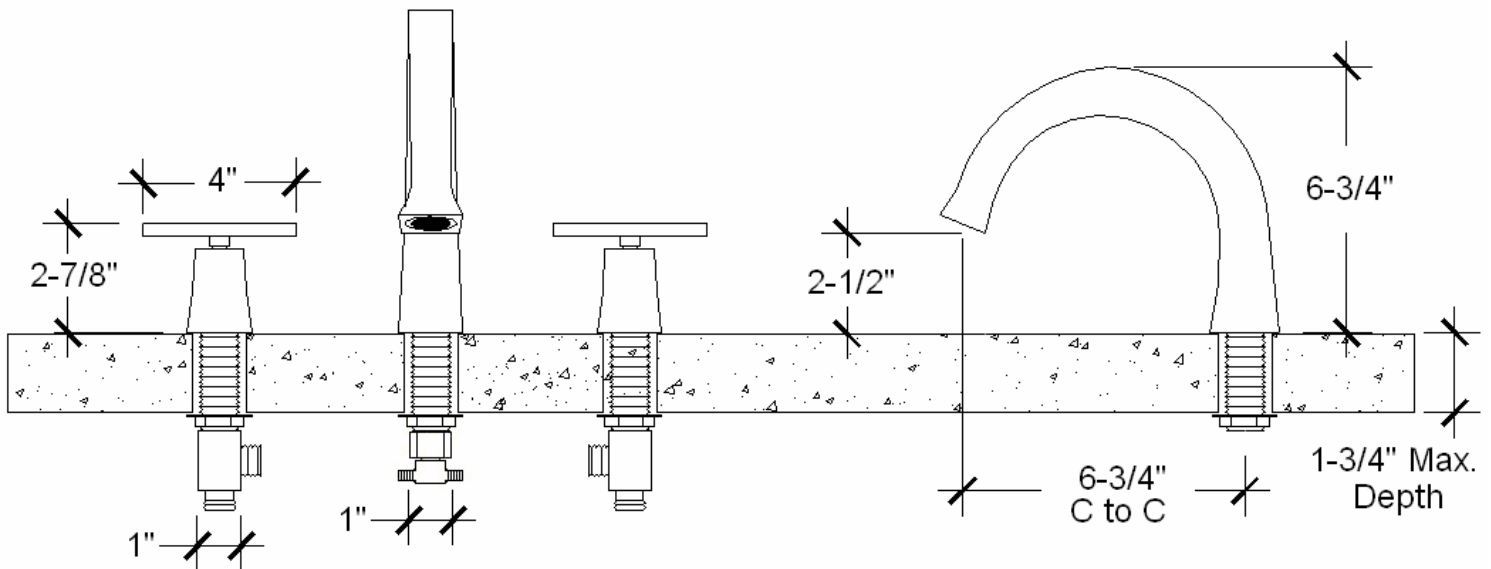

PRODUCT SPECIFICATIONS CIXX DECK MOUNT SHORT (CX LAV DM S)

FACTS

Unique Hand Forged Construction

(Solid Brass or Solid Stainless Steel)

1-5/8" x 1-3/4" escutcheon base

Drill holes at 1-1/8" for valves and spout

TEE and braided stainless steel supply hoses included

Available in Two Standard Finishes (CIXX Collection)

Brass

Stainless Steel

PRODUCT SPECIFICATIONS CIXX DECK MOUNT TALL (CX LAV DM T)

FACTS

Unique Hand Forged Construction

(Solid Brass or Solid Stainless Steel)

1-5/8" x 1-3/4" escutcheon base

Drill holes at 1-1/8" for valves and spout

TEE and braided stainless steel supply hoses included

Available in Two Standard Finishes (CIXX Collection)