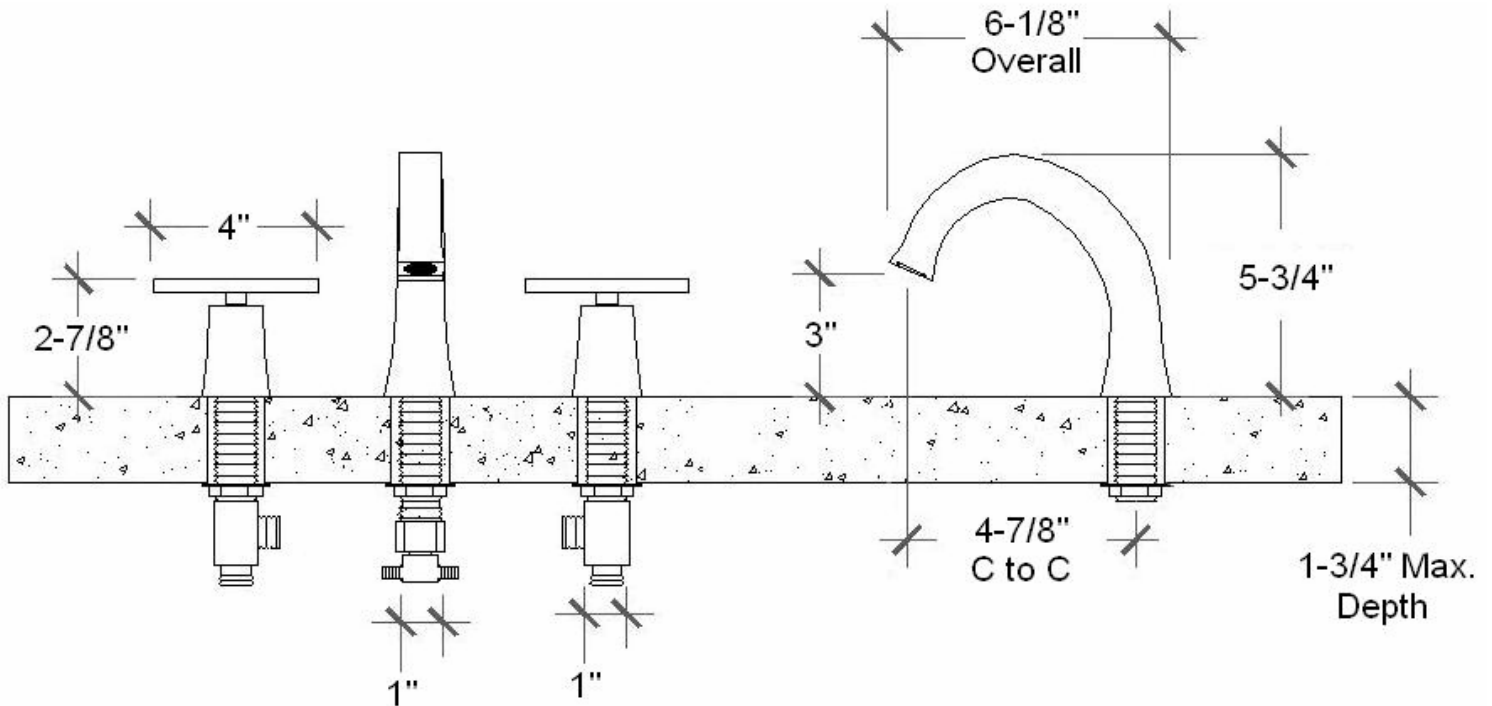

PRODUCT SPECIFICATIONS CIXX DECK MOUNT SHORT (CX LAV DM S)

FACTS

Unique Hand Forged Construction

(Solid Brass or Solid Stainless Steel)

1-5/8" x 1-3/4" escutcheon base

Drill holes at 1-1/8" for valves and spout

TEE and braided stainless steel supply hoses included

Available in Two Standard Finishes (CIXX Collection)

Brass

Stainless Steel

PRODUCT SPECIFICATIONS CIXX DECK MOUNT TALL (CX LAV DM T)

FACTS

Unique Hand Forged Construction

(Solid Brass or Solid Stainless Steel)

1-5/8" x 1-3/4" escutcheon base

Drill holes at 1-1/8" for valves and spout

TEE and braided stainless steel supply hoses included

Available in Two Standard Finishes (CIXX Collection)