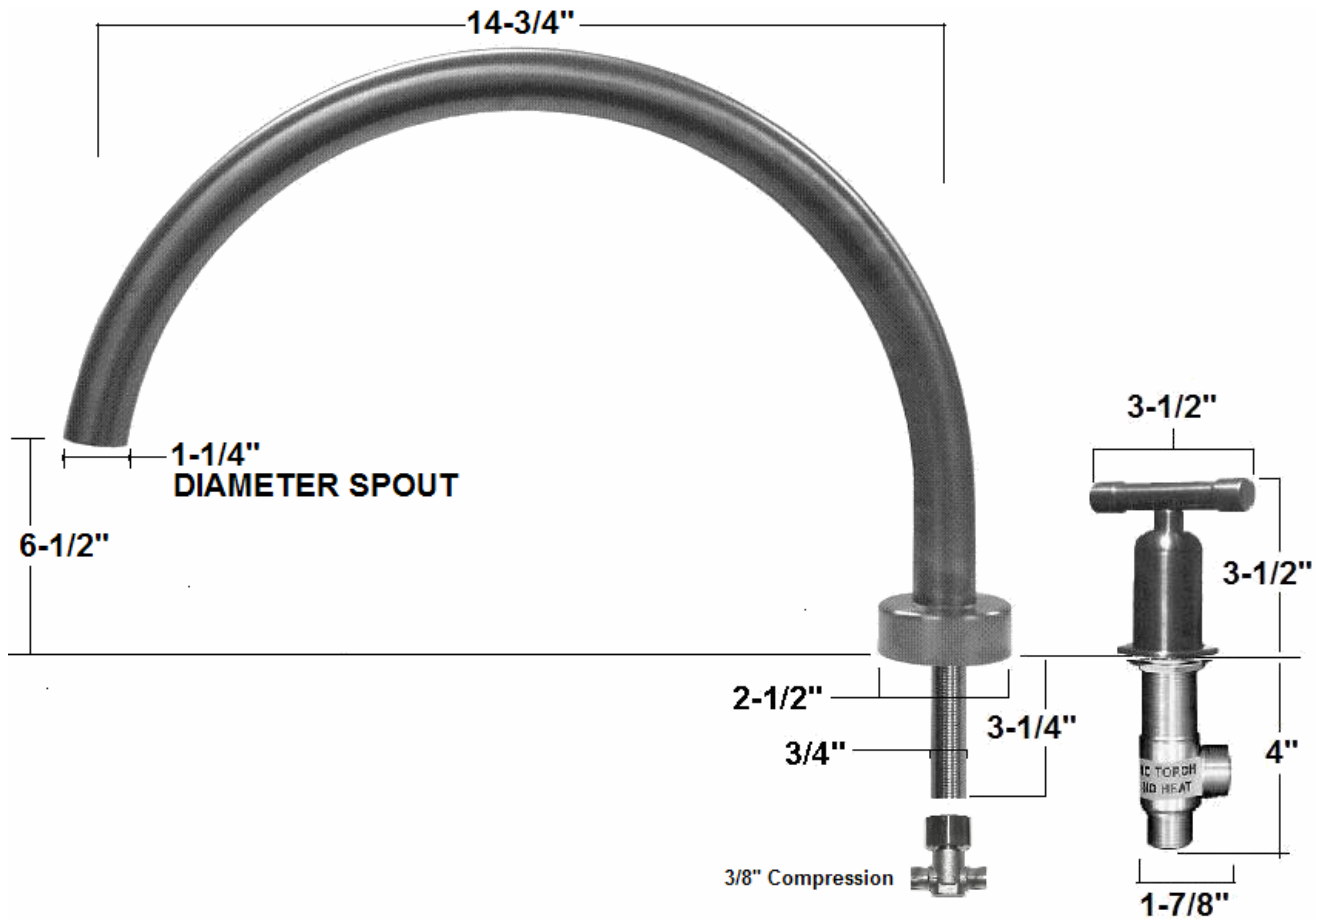

PRODUCT SPECIFICATIONS

WHEREVER - ROMAN TUB FILLER - DECK MOUNTED (WE RTF DM)

FACTS

3/4" Valve handles may be placed "Wherever"

3/4" Quarter-turn Ceramic Cartridges

(holes should be drilled at 1-1/4" - trim ring covers gap)

Spout does not swivel

Tee connector to spout (included - see above)

IAPMO Approved

Available in Four Standard Finishes (WherEver Collection)

Rustic Copper (RC)

Oil Rubbed Bronze (ORB)

Rustic Nickel (RN)

Pizzazz Nickel (PN)