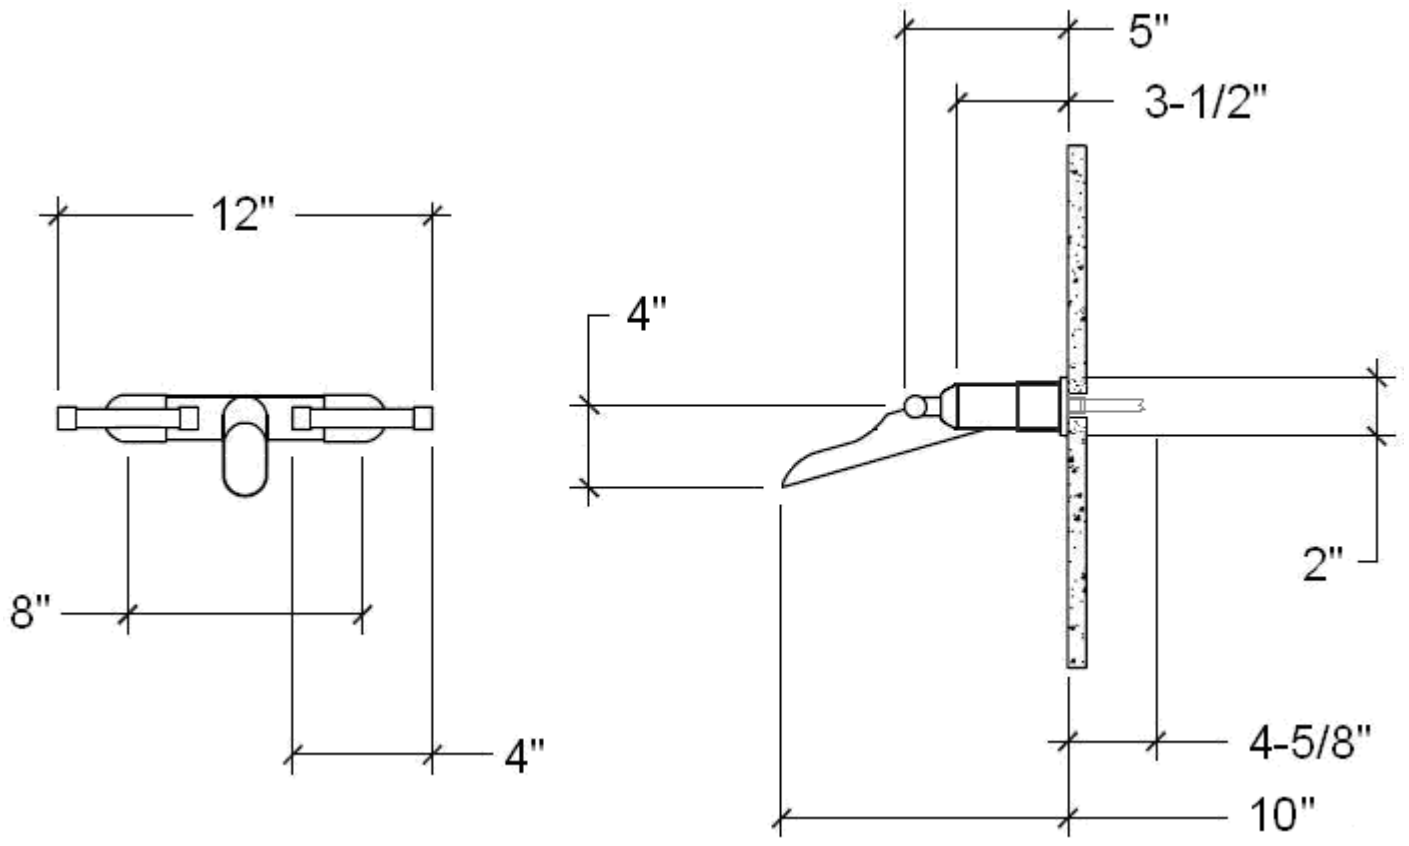

UPDATED  
VERSION  
SEPT 2008

PRODUCT SPECIFICATIONS  
WATERBRIDGE ROMAN TUB FILLER - WALL MOUNT (WB RTF WM)

### WATERBRIDGE ROMAN TUB FILLER - WALL MOUNT (WB RTF WM)

### FACTS

1/2" Compression Fitting

3/4" Quarter-turn Ceramic Cartridges

Copper Mounting Template included

IAPMO Approved

Available in Four Standard Finishes (WaterBridge Collection)

Rustic Copper (RC)

Oil Rubbed Bronze (ORB)