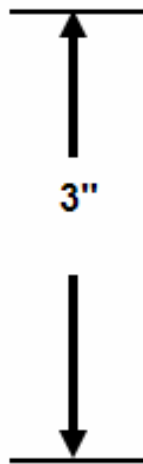

## PRODUCT SPECIFICATIONS

C I X X – ROBE HOOK (CX ACC RH)

PROJECTION FROM WALL = 2-3/4"

NOMINAL BASE DIMENSION = 1-3/4" SQUARE

### FACTS

Unique Hand Forged Construction  
(Solid Brass or Solid Stainless Steel)

Mounting Bracket with screws Included

Available in Two Standard Finishes (CIXX Collection)

Brass

Stainless