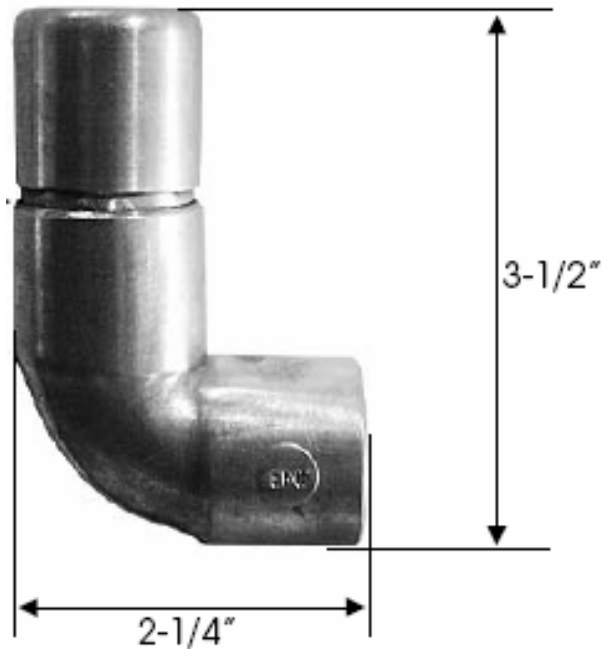

PRODUCT SPECIFICATIONS

WATERBRIDGE – ROBE HOOK

FACTS

Solid Copper Construction

Available in Four Standard Finishes (WaterBridge Collection)

Comes with mounting bracket