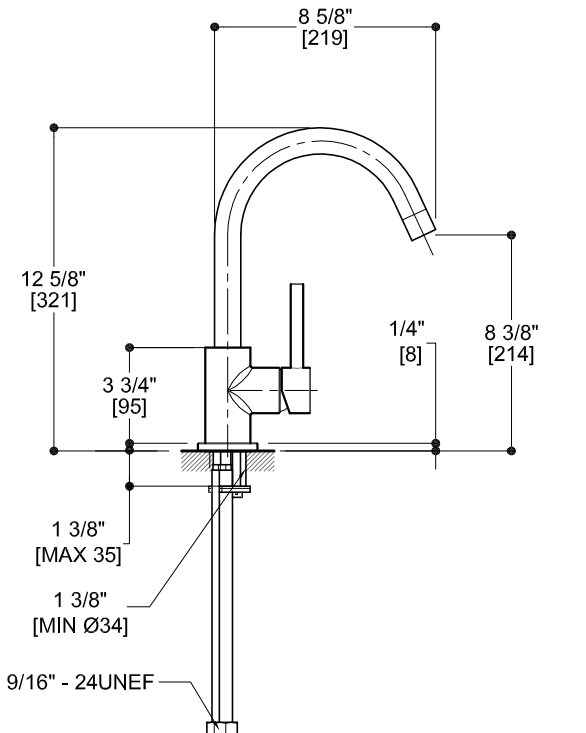

Installation Notes

Important! Install this product according to the installation guide. Our products must be installed by certified professionals only and according to our installation guide as well as federal, provincial / state and local building codes and regulations.

Note: These dimensions and specifications are subject to change without notice.