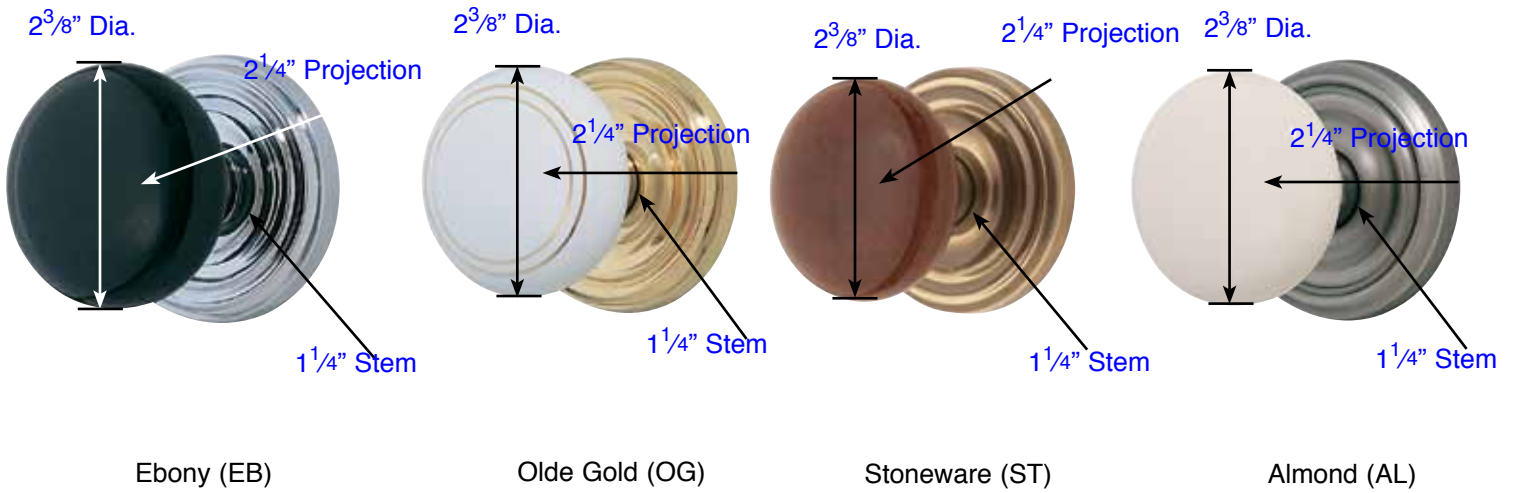

# PORCELAIN KNOBSETS WITH BRASS AND PORCELAIN ROSETTES

Complete set includes Latch and Strike Plate

## Door Thickness Specifications

Brass Passage & Privacy Sets (Knobs & Levers)  
(includes crystal & porcelain knobs using brass rosettes)

- Standard Door Thickness: 1 1/4" - 2"
- Standard Components:
  - Privacy Pin (for privacy sets)
  - Inside Passage Half Spindle
  - 1 1/2" Rosette Screws
  - Full-Lip Strike Plate

- **Extended** Door Thickness: 2" - 2 1/2"
- Extended Components:
  - Privacy Pin w/ Extension (for privacy sets)
  - Long Inside Passage Half Spindle
  - 2" Rosette Screws
  - Extended Full-Lip Strike Plate

- **Extended** Door Thickness: 2 1/2" - 3"
- Extended Components:
  - Privacy Pin w/ Extension (for privacy sets)
  - Extra Long Inside Passage Half Spindle
  - 2 1/2" Rosette Screws
  - Extended Full-Lip Strike Plate