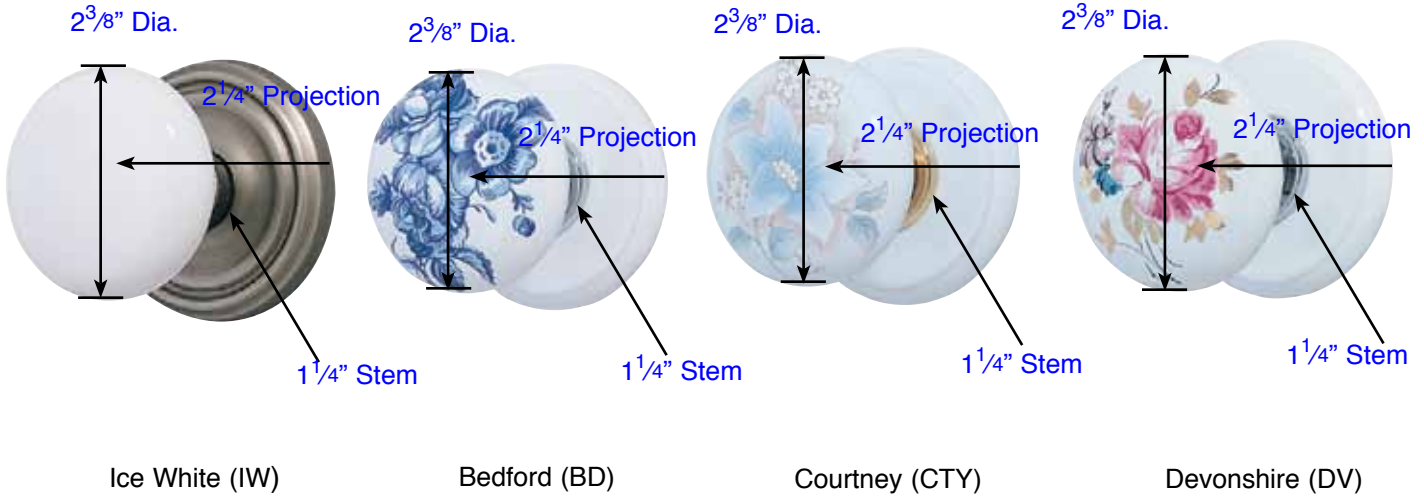

# PORCELAIN KNOBSETS WITH BRASS AND PORCELAIN ROSETTES

Complete set includes Latch and Strike Plate

## Door Thickness Specifications

Brass Passage & Privacy Sets (Knobs & Levers)  
(includes crystal & porcelain knobs using brass rosettes)

- Standard Door Thickness: 1 1/4" - 2"
- Standard Components:
  - Privacy Pin (for privacy sets)
  - Inside Passage Half Spindle
  - 1 1/2" Rosette Screws
  - Full-Lip Strike Plate

- **Extended** Door Thickness: 2" - 2 1/2"
- Extended Components:
  - Privacy Pin w/ Extension (for privacy sets)
  - Long Inside Passage Half Spindle
  - 2" Rosette Screws
  - Extended Full-Lip Strike Plate

- **Extended** Door Thickness: 2 1/2" - 3"
- Extended Components:
  - Privacy Pin w/ Extension (for privacy sets)
  - Extra Long Inside Passage Half Spindle
  - 2 1/2" Rosette Screws
  - Extended Full-Lip Strike Plate