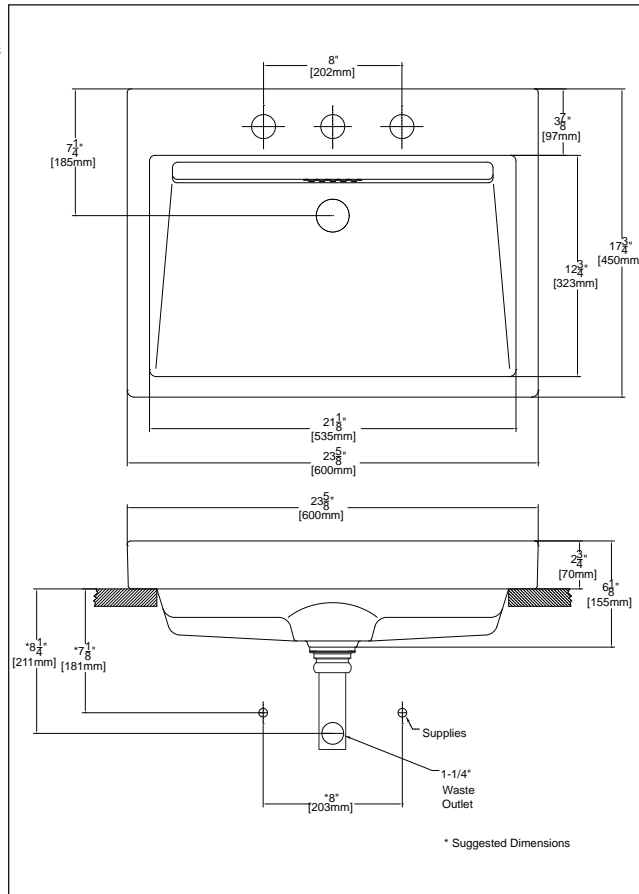

## SPECIFICATIONS

Waste: 1-1/4" O.D.  
 Size: 23-5/8"W x 17-3/4"D  
 Basin: 21-5/8"W x 12-3/4"D  
 Warranty: Five Year Limited Warranty  
 Material: Fireclay

Shipping Weight: 31 lbs.

Shipping Dimensions: 24-1/4"W x 18-3/8"D  
 x 7-1/2"H

*Fixture dimensions and hydraulic performance meet or exceed ANSI/ASME standard A112.19.2, A112.19.9M and CAN/CSA B 45 requirements.*

*Listing / Approvals: IAPMO/UPC, City of Los Angeles, State of Massachusetts, c-UPC for Canada, and others.*

*Meets the American Disabilities Act Guidelines and ANSI A117.1 requirements when countertop installed 864mm(34") from finished floor and lavatory installed 51mm(2") minimum from the front edge.*

*These dimensions and specifications are subject to change without notice.*