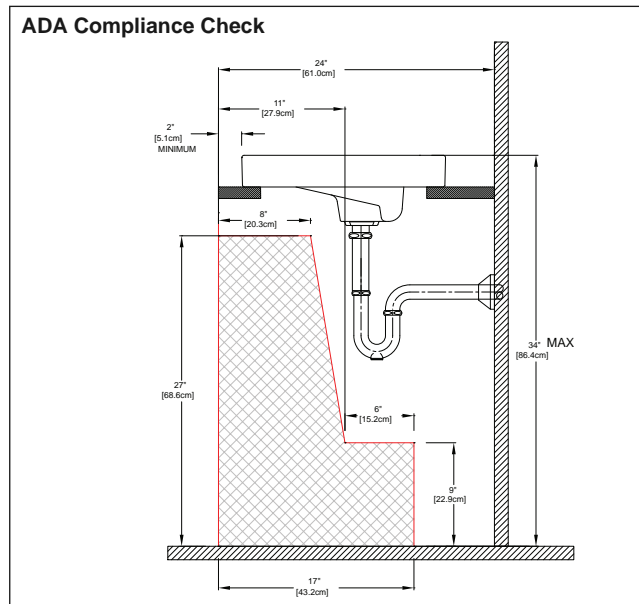

TOTO®

TOTO® U.S.A., INC. • 1155 Southern Road, Morrow, GA 30260
Tel. (888) 295-8134 • Fax. (800) 699-4889 • www.totousa.com
Printed in U.S.A. © TOTO® LTD. 10/07 #C30525

Printed on recycled paper