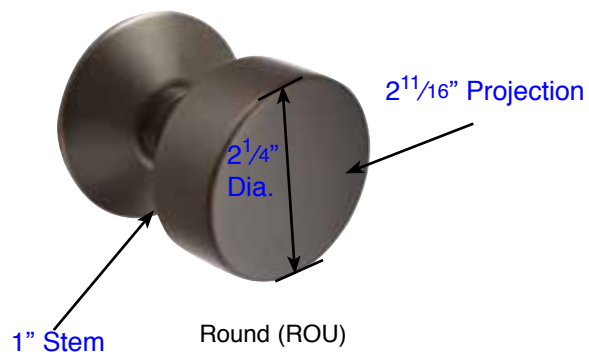

MODERN COLLECTION - KNOBSETS

Complete set includes Latch and Strike Plate

Door Thickness Specifications

- Standard Door Thickness: 1 1/4" - 2"
- Standard Components:
 - Privacy Pin (for privacy sets)
 - Inside Passage Half Spindle
 - 1 1/2" Rosette Screws
 - Full-Lip Strike Plate

- **Extended** Door Thickness: 2" - 2 1/2"
- Extended Components:
 - Privacy Pin w/ Extension (for privacy sets)
 - Long Inside Passage Half Spindle
 - 2" Rosette Screws
 - Extended Full-Lip Strike Plate

- **Extended** Door Thickness: 2 1/2" - 3"
- Extended Components:
 - Privacy Pin w/ Extension (for privacy sets)
 - Extra Long Inside Passage Half Spindle
 - 2 1/2" Rosette Screws
 - Extended Full-Lip Strike Plate