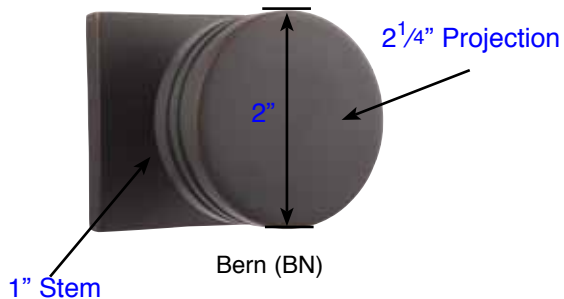

MODERN COLLECTION - KNOBSETS

Complete set includes Latch and Strike Plate

Door Thickness Specifications

- Standard Door Thickness: 1 1/4" - 2"
- Standard Components:
 - Privacy Pin (for privacy sets)
 - Inside Passage Half Spindle
 - 1 1/2" Rosette Screws
 - Full-Lip Strike Plate

- **Extended** Door Thickness: 2" - 2 1/2"
- Extended Components:
 - Privacy Pin w/ Extension (for privacy sets)
 - Long Inside Passage Half Spindle
 - 2" Rosette Screws
 - Extended Full-Lip Strike Plate

- **Extended** Door Thickness: 2 1/2" - 3"
- Extended Components:
 - Privacy Pin w/ Extension (for privacy sets)
 - Extra Long Inside Passage Half Spindle
 - 2 1/2" Rosette Screws
 - Extended Full-Lip Strike Plate