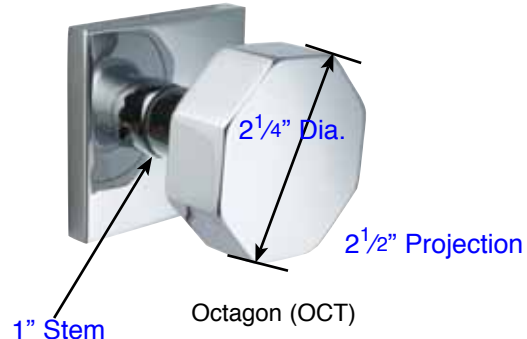

MODERN COLLECTION - KNOBSETS

Complete set includes Latch and Strike Plate

Door Thickness Specifications

- Standard Door Thickness: 1 1/4" - 2"
- Standard Components:
 - Privacy Pin (for privacy sets)
 - Inside Passage Half Spindle
 - 1 1/2" Rosette Screws
 - Full-Lip Strike Plate

- **Extended** Door Thickness: 2" - 2 1/2"
- Extended Components:
 - Privacy Pin w/ Extension (for privacy sets)
 - Long Inside Passage Half Spindle
 - 2" Rosette Screws
 - Extended Full-Lip Strike Plate

- **Extended** Door Thickness: 2 1/2" - 3"
- Extended Components:
 - Privacy Pin w/ Extension (for privacy sets)
 - Extra Long Inside Passage Half Spindle
 - 2 1/2" Rosette Screws
 - Extended Full-Lip Strike Plate