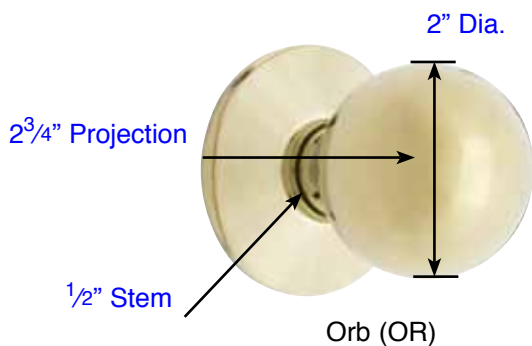

MODERN COLLECTION - KNOBSETS

Complete set includes Latch and Strike Plate

Door Thickness Specifications

- Standard Door Thickness: 1 1/4" - 2"
- Standard Components:
 - Privacy Pin (for privacy sets)
 - Inside Passage Half Spindle
 - 1 1/2" Rosette Screws
 - Full-Lip Strike Plate

- **Extended** Door Thickness: 2" - 2 1/2"
- Extended Components:
 - Privacy Pin w/ Extension (for privacy sets)
 - Long Inside Passage Half Spindle
 - 2" Rosette Screws
 - Extended Full-Lip Strike Plate

- **Extended** Door Thickness: 2 1/2" - 3"
- Extended Components:
 - Privacy Pin w/ Extension (for privacy sets)
 - Extra Long Inside Passage Half Spindle
 - 2 1/2" Rosette Screws
 - Extended Full-Lip Strike Plate