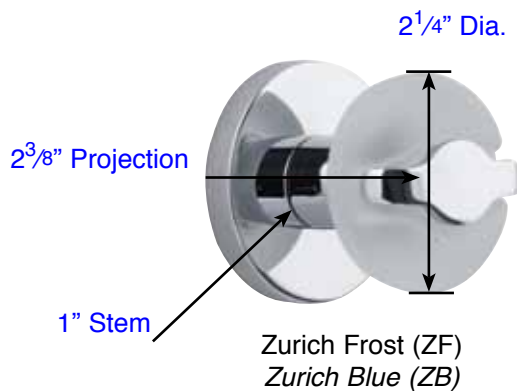

MODERN COLLECTION - KNOBSETS

Complete set includes Latch and Strike Plate

Door Thickness Specifications

- Standard Door Thickness: 1 1/4" - 2"
- Standard Components:
 - Privacy Pin (for privacy sets)
 - Inside Passage Half Spindle
 - 1 1/2" Rosette Screws
 - Full-Lip Strike Plate

- **Extended** Door Thickness: 2" - 2 1/2"
- Extended Components:
 - Privacy Pin w/ Extension (for privacy sets)
 - Long Inside Passage Half Spindle
 - 2" Rosette Screws
 - Extended Full-Lip Strike Plate

- **Extended** Door Thickness: 2 1/2" - 3"
- Extended Components:
 - Privacy Pin w/ Extension (for privacy sets)
 - Extra Long Inside Passage Half Spindle
 - 2 1/2" Rosette Screws
 - Extended Full-Lip Strike Plate