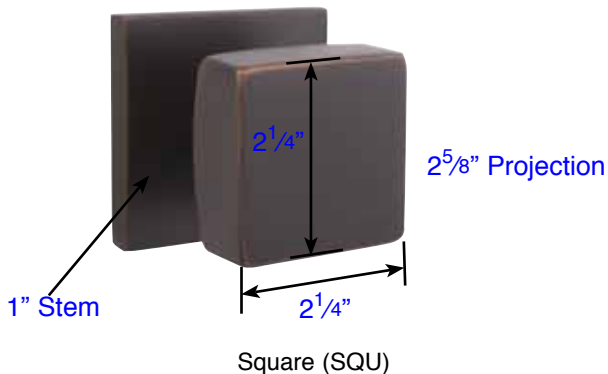

MODERN COLLECTION - KNOBSETS

Complete set includes Latch and Strike Plate

Door Thickness Specifications

- Standard Door Thickness: 1 1/4" - 2"
- Standard Components:
 - Privacy Pin (for privacy sets)
 - Inside Passage Half Spindle
 - 1 1/2" Rosette Screws
 - Full-Lip Strike Plate

- **Extended** Door Thickness: 2" - 2 1/2"
- Extended Components:
 - Privacy Pin w/ Extension (for privacy sets)
 - Long Inside Passage Half Spindle
 - 2" Rosette Screws
 - Extended Full-Lip Strike Plate

- **Extended** Door Thickness: 2 1/2" - 3"
- Extended Components:
 - Privacy Pin w/ Extension (for privacy sets)
 - Extra Long Inside Passage Half Spindle
 - 2 1/2" Rosette Screws
 - Extended Full-Lip Strike Plate