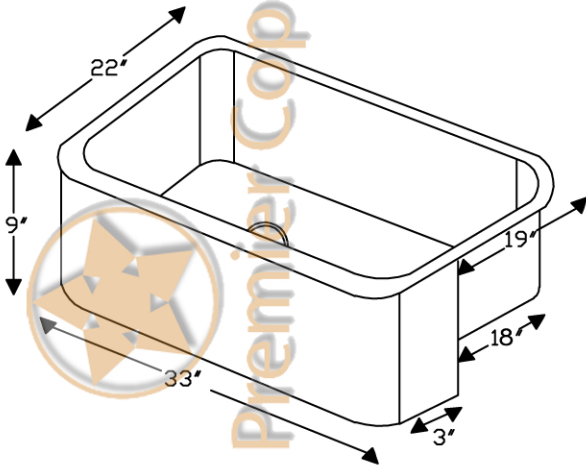

ITEM # KASDB33229 33" KITCHEN APRON SINGLE BOWL SINK

CODE/STANDARD COMPLIANCE

* IAPMO/cUPC LISTED

OUTER DIMENSIONS: 33"X22"X9"

INNER DIMENSIONS: 31"X19"X9"

DRAIN SIZE: 3.5" STANDARD

MATERIAL GAUGE: 14

IMPORTANT: THIS PRODUCT IS HAND CRAFTED AND SMALL VARIANCES MAY OCCUR. DIMENSIONS MAY VARY UP TO 1/4". DO NOT MAKE ANY INSTALLATION CUTS UNTIL YOU RECEIVE YOUR SINK.