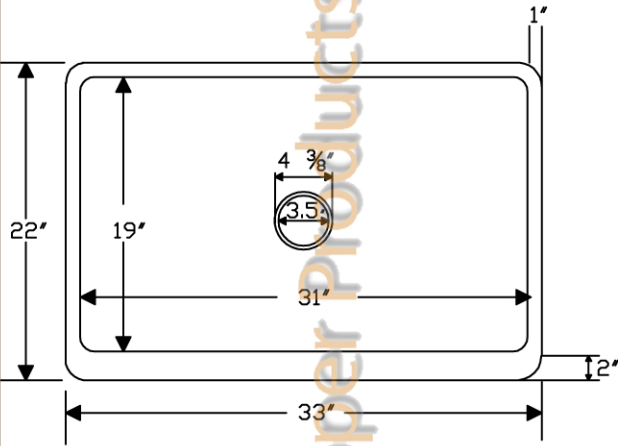

ITEM # KASDB33229 33" KITCHEN APRON SINGLE BOWL SINK

CODE/STANDARD COMPLIANCE

* IAPMO/cUPC LISTED

OUTER DIMENSIONS: 33"X22"X9"

INNER DIMENSIONS: 31"X19"X9"

DRAIN SIZE: 3.5" STANDARD

MATERIAL GAUGE: 14

IMPORTANT: THIS PRODUCT IS HAND CRAFTED AND SMALL VARIANCES MAY OCCUR. DIMENSIONS MAY VARY UP TO 1/4". DO NOT MAKE ANY INSTALLATION CUTS UNTIL YOU RECEIVE YOUR SINK.