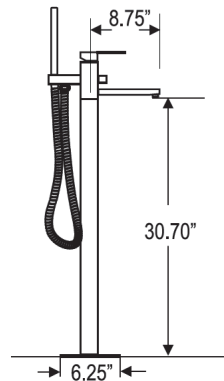

Features and Benefits

- Brass Construction
- Single Control Ceramic Disc Cartridge

Available Finishes:

- Polished Chrome
- PVD Satin Nickel