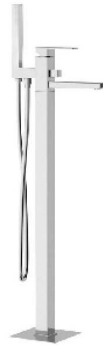

## VERTIKA

Single Post/Single Control Free Standing  
Roman Tub Set with Hand Shower  
VK28PC, VK28XSN

### Codes and Standards

- ASME A112.18.1/CSA B125. 1-11
- ADA  FOR LEVER HANDLES

#### Features and Benefits

- Brass Construction
- Single Control Ceramic Disc Cartridge

#### Available Finishes:

- Polished Chrome
- PVD Satin Nickel