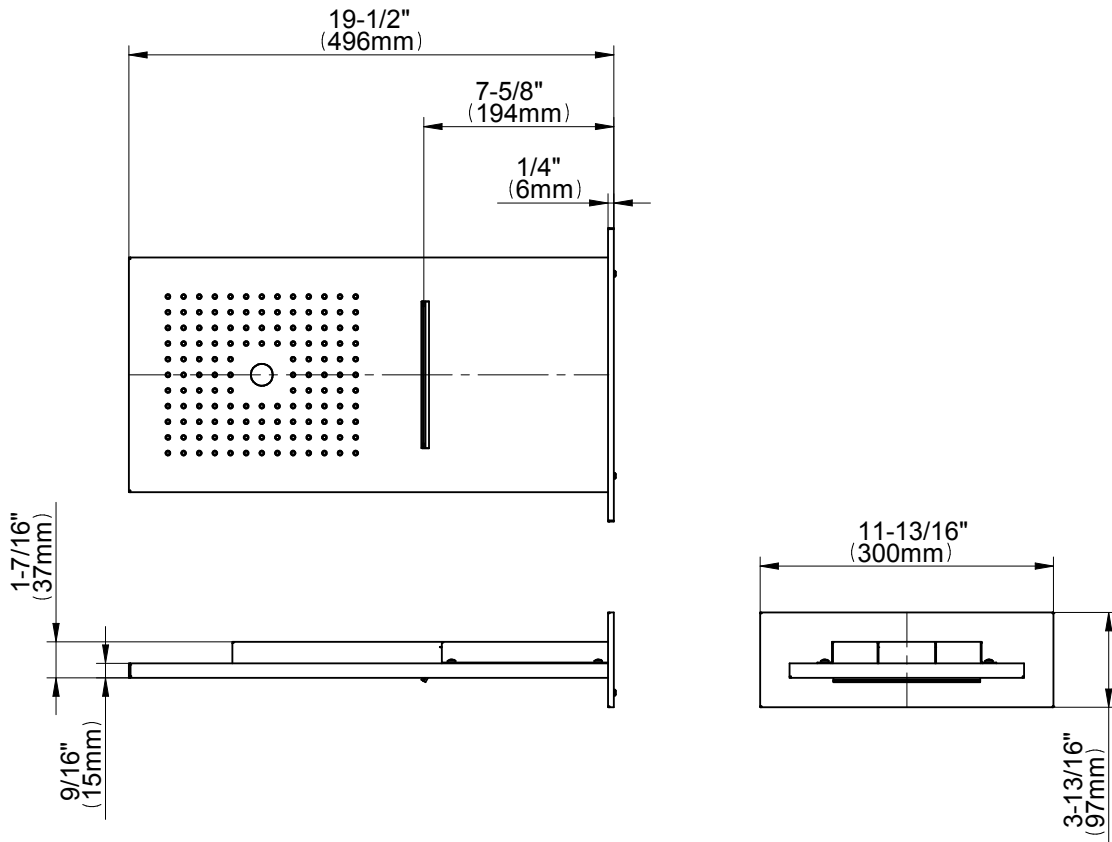

The measurements shown are for reference only. Products and specifications shown are subject to change without notice. Revised 5/2013.

www.graff-faucets.com | phone: 800-954-4723