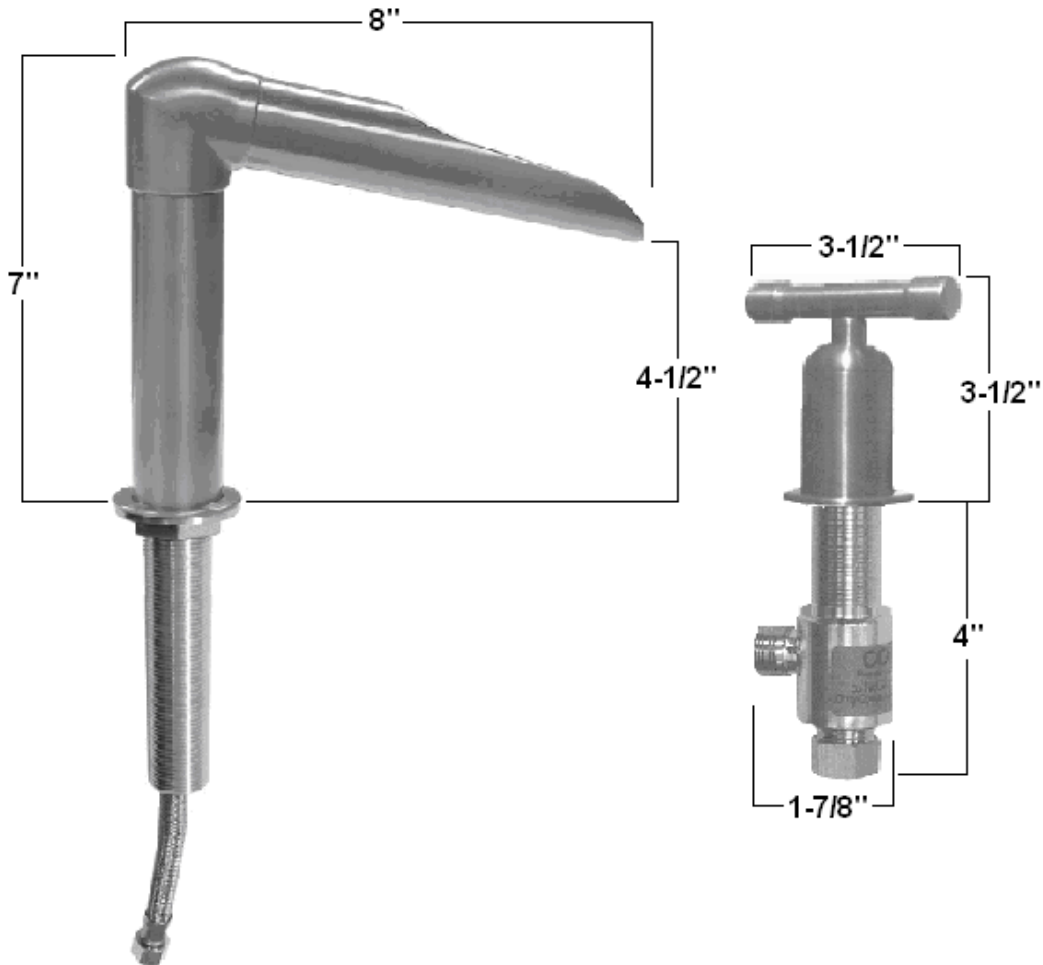

PRODUCT SPECIFICATIONS
WHEREVER DECK MOUNT LAV w/E-ON SPOUT

Facts

1/2" Supply Lines inside 1" O.D. All-thread

1/2" Quarter-turn Ceramic Cartridges

IAPMO Approved

Available in Four Standard Finishes (WaterBridge Collection)

Rustic Copper (RC) Oil Rubbed Bronze (ORB)

Rustic Nickel (RN) Pizzazz Nickel (PN)