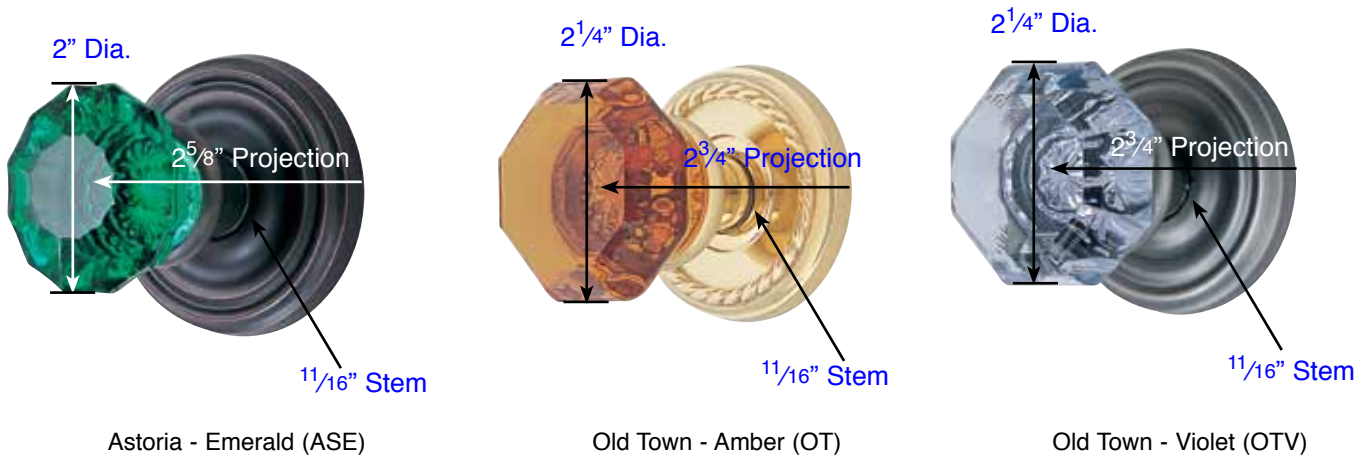

# CRYSTAL KNOBSETS

Complete set includes Latch and Strike Plate

## Door Thickness Specifications

Brass Passage & Privacy Sets (Knobs & Levers)  
(includes crystal & porcelain knobs using brass rosettes)

- Standard Door Thickness: 1<sup>1</sup>/<sub>4</sub>" - 2"
- Standard Components:
- Privacy Pin (for privacy sets)
- Inside Passage Half Spindle
- 1<sup>1</sup>/<sub>2</sub>" Rosette Screws
- Full-Lip Strike Plate

- **Extended** Door Thickness: 2" - 2<sup>1</sup>/<sub>2</sub>"
- Extended Components:
- Privacy Pin w/ Extension (for privacy sets)
- Long Inside Passage Half Spindle
- 2" Rosette Screws
- Extended Full-Lip Strike Plate

- **Extended** Door Thickness: 2<sup>1</sup>/<sub>2</sub>" - 3"
- Extended Components:
- Privacy Pin w/ Extension (for privacy sets)
- Extra Long Inside Passage Half Spindle
- 2<sup>1</sup>/<sub>2</sub>" Rosette Screws
- Extended Full-Lip Strike Plate