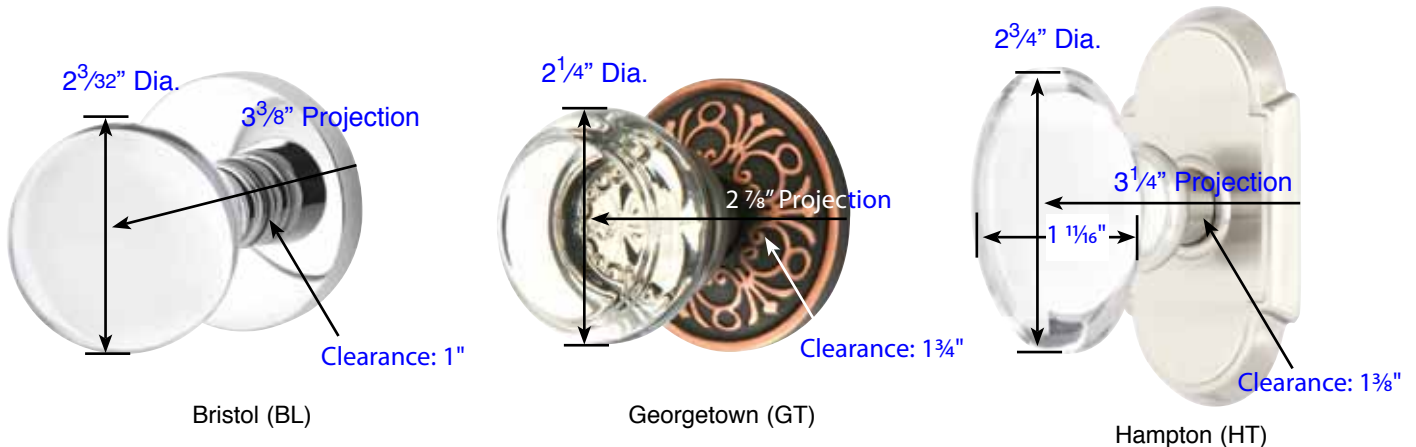

# CRYSTAL KNOBSETS

Complete set includes Latch and Strike Plate

## Door Thickness Specifications

Brass Passage & Privacy Sets (Knobs & Levers)  
(includes crystal & porcelain knobs using brass rosettes)

- Standard Door Thickness: 1<sup>1</sup>/<sub>4</sub>" - 2"
- Standard Components:
- Privacy Pin (for privacy sets)
- Inside Passage Half Spindle
- 1<sup>1</sup>/<sub>2</sub>" Rosette Screws
- Full-Lip Strike Plate

- **Extended** Door Thickness: 2" - 2<sup>1</sup>/<sub>2</sub>"
- Extended Components:
- Privacy Pin w/ Extension (for privacy sets)
- Long Inside Passage Half Spindle
- 2" Rosette Screws
- Extended Full-Lip Strike Plate

- **Extended** Door Thickness: 2<sup>1</sup>/<sub>2</sub>" - 3"
- Extended Components:
- Privacy Pin w/ Extension (for privacy sets)
- Extra Long Inside Passage Half Spindle
- 2<sup>1</sup>/<sub>2</sub>" Rosette Screws
- Extended Full-Lip Strike Plate