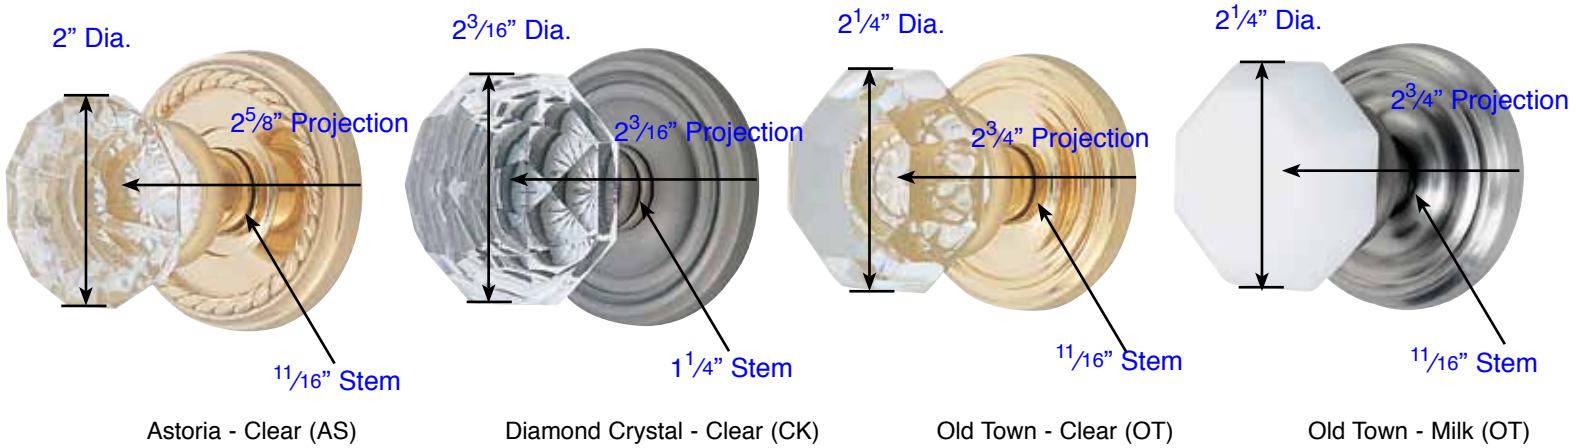

# CRYSTAL KNOBSETS

Complete set includes Latch and Strike Plate

## Door Thickness Specifications

Brass Passage & Privacy Sets (Knobs & Levers)  
(includes crystal & porcelain knobs using brass rosettes)

- Standard Door Thickness: 1<sup>1</sup>/<sub>4</sub>" - 2"
- Standard Components:
- Privacy Pin (for privacy sets)
- Inside Passage Half Spindle
- 1<sup>1</sup>/<sub>2</sub>" Rosette Screws
- Full-Lip Strike Plate

- **Extended** Door Thickness: 2" - 2<sup>1</sup>/<sub>2</sub>"
- Extended Components:
- Privacy Pin w/ Extension (for privacy sets)
- Long Inside Passage Half Spindle
- 2" Rosette Screws
- Extended Full-Lip Strike Plate

- **Extended** Door Thickness: 2<sup>1</sup>/<sub>2</sub>" - 3"
- Extended Components:
- Privacy Pin w/ Extension (for privacy sets)
- Extra Long Inside Passage Half Spindle
- 2<sup>1</sup>/<sub>2</sub>" Rosette Screws
- Extended Full-Lip Strike Plate