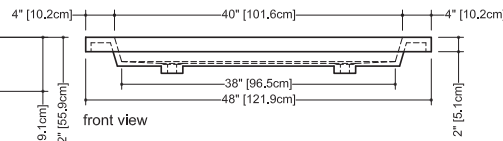

Furniture

CONSOLE TABLE C 48M – mirror finish **C 48B** – brushed finish
 dimensions: 22 1/8" depth x 48 1/4" length x 34 9/16" height - 562 x 1226 x 878 mm

■ **Stainless steel**
 grade 304
 gauge 16

■ **finish**
 mirror
 brushed

Cube Collection Integrated Countertop_22" depth x 48" length x 2" height - 559 x 1219 x 51 mm

VCS 48C

plan view

front view

side view

VCS 48L

plan view (VC 48L)

front view

side view

WETSTYLE cannot be held responsible for any technical errors and reserves the right to make revisions without notice.

Approximate measurement.
The manufacturer accepts 1/4" (6.35mm) variance.

R02/08A

www.WETSTYLE.CA - Montreal - Canada
Tel. 450.536.9000 - 1 888.536.9001 - Fax. 450.536.0202

Ove Collection Integrated Countertop_22" depth x 24" length x 2" height - 559 x 1219 x 51 mm

VOVS 48C

VOVS 48

WETSTYLE cannot be held responsible for any technical errors and reserves the right to make revisions without notice.