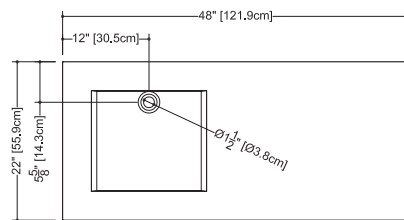

Furniture

CONSOLE TABLE C 48M – mirror finish **C 48B** – brushed finish
 dimensions: 22 1/8" depth x 48 1/4" length x 34 9/16" height - 562 x 1226 x 878 mm

■ **Stainless steel**
 grade 304
 gauge 16

■ **finish**
 mirror
 brushed

Cube Collection Integrated Countertop_22" depth x 48" length x 2" height - 559 x 1219 x 51 mm

VCS 48C

plan view

front view

side view

VCS 48L

plan view (VC 48L)

front view

side view

VCS 48R

plan view (VC 48R)

front view

side view

VCS 48

plan view

front view

side view

WETSTYLE cannot be held responsible for any technical errors and reserves the right to make revisions without notice.

Approximate measurement.
The manufacturer accepts 1/4" (6.35mm) variance.

R02/08A