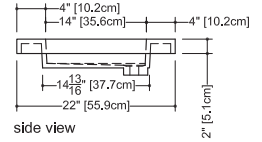

Furniture

CONSOLE TABLE C 48M – mirror finish **C 48B** – brushed finish
 dimensions: 22 1/8" depth x 48 1/4" length x 34 9/16" height - 562 x 1226 x 878 mm

■ **Stainless steel**
 grade 304
 gauge 16

■ **finish**
 mirror
 brushed

Cube Collection Integrated Countertop_22" depth x 48" length x 2" height - 559 x 1219 x 51 mm

VCS 48C

plan view

front view

side view

VCS 48L

plan view (VC 48L)

front view

side view

VCS 48R

plan view (VC 48R)

front view

side view

VCS 48

plan view

front view

side view

WETSTYLE cannot be held responsible for any technical errors and reserves the right to make revisions without notice.

Approximate measurement.
The manufacturer accepts 1/4" (6.35mm) variance.

R02/08A