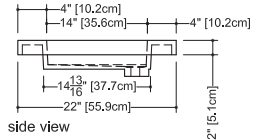

Furniture

CONSOLE TABLE C 48M – mirror finish **C 48B** – brushed finish
 dimensions: 22 1/8" depth x 48 1/4" length x 34 9/16" height - 562 x 1226 x 878 mm

■ **Stainless steel**
 grade 304
 gauge 16

■ **finish**
 mirror
 brushed

Cube Collection Integrated Countertop_22" depth x 48" length x 2" height - 559 x 1219 x 51 mm

VCS 48C

plan view

front view

side view

VCS 48L

plan view (VC 48L)

front view

side view

VCS 48R

plan view (VC 48R)

front view

side view

VCS 48

plan view

front view

side view

WETSTYLE cannot be held responsible for any technical errors and reserves the right to make revisions without notice.

Approximate measurement.
The manufacturer accepts 1/4" (6.35mm) variance.

R02/08A