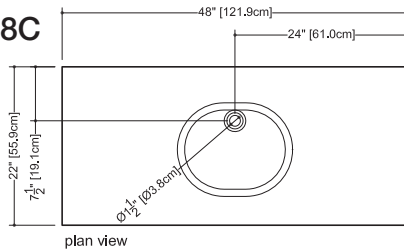

Furniture

CONSOLE TABLE C 48M – mirror finish **C 48B** – brushed finish
 dimensions: 22 1/8" depth x 48 1/4" length x 34 9/16" height - 562 x 1226 x 878 mm

■ **Stainless steel**
 grade 304
 gauge 16

■ **finish**
 mirror
 brushed

Cube Collection Integrated Countertop_22" depth x 48" length x 2" height - 559 x 1219 x 51 mm

VCS 48C

plan view

front view

side view

VCS 48L

plan view (VC 48L)

front view

side view

WETSTYLE cannot be held responsible for any technical errors and reserves the right to make revisions without notice.

Approximate measurement.
The manufacturer accepts 1/4" (6.35mm) variance.

R02/08A

www.WETSTYLE.CA - Montreal - Canada
Tel. 450.536.9000 - 1 888.536.9001 - Fax. 450.536.0202

Ove Collection Integrated Countertop_22" depth x 24" length x 2" height - 559 x 1219 x 51 mm

VOVS 48C

VOVS 48

WETSTYLE cannot be held responsible for any technical errors and reserves the right to make revisions without notice.