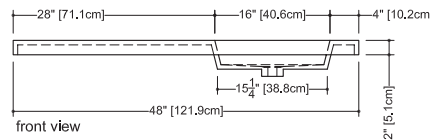

side view

front view