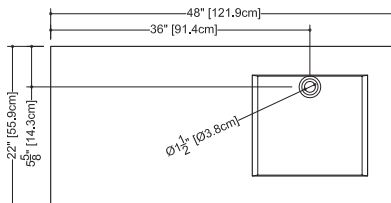

Furniture

CONSOLE TABLE C 48M – mirror finish **C 48B** – brushed finish
 dimensions: 22 1/8" depth x 48 1/4" length x 34 9/16" height - 562 x 1226 x 878 mm

■ **Stainless steel**
 grade 304
 gauge 16

■ **finish**
 mirror
 brushed

Cube Collection Integrated Countertop_22" depth x 48" length x 2" height - 559 x 1219 x 51 mm

VCS 48C

plan view

front view

side view

VCS 48L

plan view (VC 48L)

front view

side view

VCS 48R

plan view (VC 48R)

front view

side view

VCS 48

plan view

front view

side view

WETSTYLE cannot be held responsible for any technical errors and reserves the right to make revisions without notice.

Approximate measurement.
The manufacturer accepts 1/4" (6.35mm) variance.

R02/08A