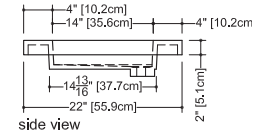

Furniture

CONSOLE TABLE C 48M – mirror finish **C 48B** – brushed finish
 dimensions: 22 1/8" depth x 48 1/4" length x 34 9/16" height - 562 x 1226 x 878 mm

■ **Stainless steel**
 grade 304
 gauge 16

■ **finish**
 mirror
 brushed

Cube Collection Integrated Countertop_22" depth x 48" length x 2" height - 559 x 1219 x 51 mm

VCS 48C

plan view

front view

side view

VCS 48L

plan view (VC 48L)

front view

side view

VCS 48R

plan view (VC 48R)

front view

side view

VCS 48

plan view

front view

side view

WETSTYLE cannot be held responsible for any technical errors and reserves the right to make revisions without notice.

Approximate measurement.
The manufacturer accepts 1/4" (6.35mm) variance.

R02/08A