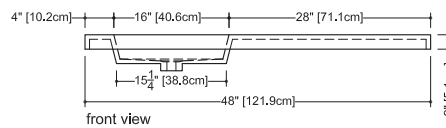

Furniture

CONSOLE TABLE C 48M – mirror finish **C 48B** – brushed finish
 dimensions: 22 1/8" depth x 48 1/4" length x 34 9/16" height - 562 x 1226 x 878 mm

■ **Stainless steel**
 grade 304
 gauge 16

■ **finish**
 mirror
 brushed

Cube Collection Integrated Countertop_22" depth x 48" length x 2" height - 559 x 1219 x 51 mm

VCS 48C

plan view

front view

side view

VCS 48L

plan view (VC 48L)

front view

side view

VCS 48R

plan view (VC 48R)

front view

side view

VCS 48

plan view

front view

side view

WETSTYLE cannot be held responsible for any technical errors and reserves the right to make revisions without notice.

Approximate measurement.
The manufacturer accepts 1/4" (6.35mm) variance.

R02/08A