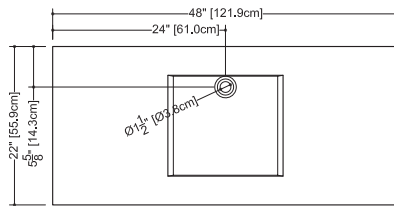

Furniture

CONSOLE TABLE C 48M – mirror finish **C 48B** – brushed finish
 dimensions: 22 1/8" depth x 48 1/4" length x 34 9/16" height - 562 x 1226 x 878 mm

■ **Stainless steel**
 grade 304
 gauge 16

■ **finish**
 mirror
 brushed

■ **laminated glass**
 (2) 2,7 mm non-tempered Starphire
 0,030" PVB ■ Polished sides

- console is made of stainless steel
- adjustable legs
- to combined with 48 inch - 122 cm integrated countertop CUBE or OVE Collection
- combination weight - 90 lb (US) 41 kg (CA)
- option
 decorative round-style bottle trap
 polished chrome or brushed nickel
- overflow
 without overflow: VCS 48C, VCS 48L, VCS 48R, VCS 48, VOVS 48C, VOVS48
 built-in overflow: VCS 48C-O, VCS 48L-O, VCS 48R-O, VCS 48-O, VOVS 48-O
 polished chrome or brushed nickel
- faucet hole
 mono, 8" c/c or no hole

Cube Collection Integrated Countertop_22" depth x 48" length x 2" height - 559 x 1219 x 51 mm

VCS 48C

plan view

front view

side view

VCS 48L

plan view (VC 48L)

front view

side view

WETSTYLE cannot be held responsible for any technical errors and reserves the right to make revisions without notice.

Approximate measurement.
The manufacturer accepts 1/4" (6.35mm) variance.

R02/08A