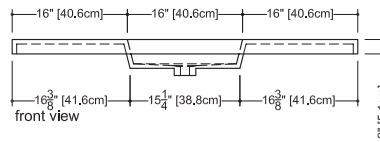

Furniture

CONSOLE TABLE C 48M – mirror finish **C 48B** – brushed finish
 dimensions: 22 1/8" depth x 48 1/4" length x 34 9/16" height - 562 x 1226 x 878 mm

■ **Stainless steel**
 grade 304
 gauge 16

■ **finish**
 mirror
 brushed

■ **laminated glass**
 (2) 2,7 mm non-tempered Starphire
 0,030" PVB ■ Polished sides

- console is made of stainless steel
- adjustable legs
- to combined with 48 inch - 122 cm integrated countertop CUBE or OVE Collection
- combination weight - 90 lb (US) 41 kg (CA)
- option
 decorative round-style bottle trap
 polished chrome or brushed nickel
- overflow
 without overflow: VCS 48C, VCS 48L, VCS 48R, VCS 48, VOVS 48C, VOVS48
 built-in overflow: VCS 48C-O, VCS 48L-O, VCS 48R-O, VCS 48-O, VOVS 48-O
 polished chrome or brushed nickel
- faucet hole
 mono, 8" c/c or no hole

Cube Collection Integrated Countertop_22" depth x 48" length x 2" height - 559 x 1219 x 51 mm

VCS 48C

plan view

front view

side view

VCS 48L

plan view (VC 48L)

front view

side view

WETSTYLE cannot be held responsible for any technical errors and reserves the right to make revisions without notice.

Approximate measurement.
The manufacturer accepts 1/4" (6.35mm) variance.

R02/08A