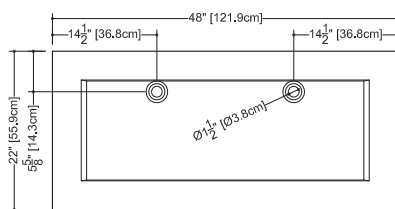

Furniture

CONSOLE TABLE C 48M – mirror finish **C 48B** – brushed finish
 dimensions: 22 1/8" depth x 48 1/4" length x 34 9/16" height - 562 x 1226 x 878 mm

■ **Stainless steel**
 grade 304
 gauge 16

■ **finish**
 mirror
 brushed

Cube Collection Integrated Countertop_22" depth x 48" length x 2" height - 559 x 1219 x 51 mm

VCS 48C

plan view

front view

side view

VCS 48L

plan view (VC 48L)

front view

side view

VCS 48R

plan view (VC 48R)

front view

side view

VCS 48

plan view

front view

side view

WETSTYLE cannot be held responsible for any technical errors and reserves the right to make revisions without notice.

Approximate measurement.
The manufacturer accepts 1/4" (6.35mm) variance.

R02/08A