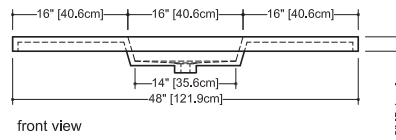

Ove Collection Integrated Countertop_22" depth x 24" length x 2" height - 559 x 1219 x 51 mm

VOVS 48C