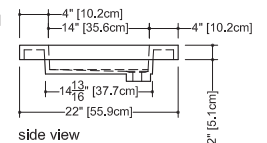

Furniture

CONSOLE TABLE C 48M – mirror finish **C 48B** – brushed finish
 dimensions: 22 1/8" depth x 48 1/4" length x 34 9/16" height - 562 x 1226 x 878 mm

■ **Stainless steel**
 grade 304
 gauge 16

■ **finish**
 mirror
 brushed

Cube Collection Integrated Countertop_22" depth x 48" length x 2" height - 559 x 1219 x 51 mm

VCS 48C

plan view

front view

side view

VCS 48L

plan view (VC 48L)

front view

side view

VCS 48R

plan view (VC 48R)

front view

side view

VCS 48

plan view

front view

side view

WETSTYLE cannot be held responsible for any technical errors and reserves the right to make revisions without notice.

Approximate measurement.
The manufacturer accepts 1/4" (6.35mm) variance.

R02/08A