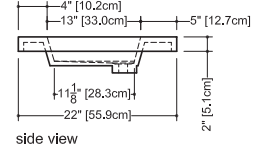

Furniture

CONSOLE TABLE C 48M – mirror finish **C 48B** – brushed finish
 dimensions: 22 1/8" depth x 48 1/4" length x 34 9/16" height - 562 x 1226 x 878 mm

■ **Stainless steel**
 grade 304
 gauge 16

■ **finish**
 mirror
 brushed

Cube Collection Integrated Countertop_22" depth x 48" length x 2" height - 559 x 1219 x 51 mm

VCS 48C

plan view

front view

side view

VCS 48L

plan view (VC 48L)

front view

side view

WETSTYLE cannot be held responsible for any technical errors and reserves the right to make revisions without notice.

Approximate measurement.
The manufacturer accepts 1/4" (6.35mm) variance.

R02/08A

www.WETSTYLE.CA - Montreal - Canada
Tel. 450.536.9000 - 1 888.536.9001 - Fax. 450.536.0202

Ove Collection Integrated Countertop_22" depth x 24" length x 2" height - 559 x 1219 x 51 mm

VOVS 48C

VOVS 48

WETSTYLE cannot be held responsible for any technical errors and reserves the right to make revisions without notice.