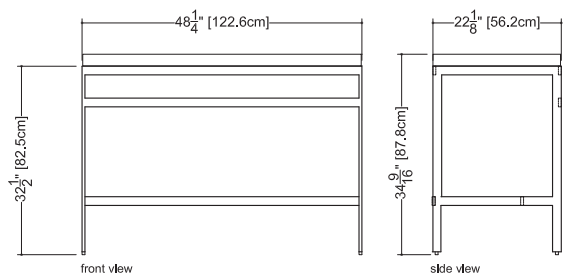

Furniture

CONSOLE TABLE C 48M – mirror finish **C 48B** – brushed finish
 dimensions: 22 1/8" depth x 48 1/4" length x 34 9/16" height - 562 x 1226 x 878 mm

■ **Stainless steel**
 grade 304
 gauge 16

■ **finish**
 mirror
 brushed

■ **laminated glass**
 (2) 2,7 mm non-tempered Starphire
 0,030" PVB ■ Polished sides

- console is made of stainless steel
- adjustable legs
- to combined with 48 inch - 122 cm integrated countertop CUBE or OVE Collection
- combination weight - 90 lb (US) 41 kg (CA)
- option
 decorative round-style bottle trap
 polished chrome or brushed nickel
- overflow
 without overflow: VCS 48C, VCS 48L, VCS 48R, VCS 48, VOVS 48C, VOVS48
 built-in overflow: VCS 48C-O, VCS 48L-O, VCS 48R-O, VCS 48-O, VOVS 48-O
 polished chrome or brushed nickel
- faucet hole
 mono, 8" c/c or no hole

Cube Collection Integrated Countertop_22" depth x 48" length x 2" height - 559 x 1219 x 51 mm

VCS 48C

plan view

front view

side view

VCS 48L

plan view (VC 48L)

front view

side view

WETSTYLE cannot be held responsible for any technical errors and reserves the right to make revisions without notice.

Approximate measurement.
The manufacturer accepts 1/4" (6.35mm) variance.

R02/08A