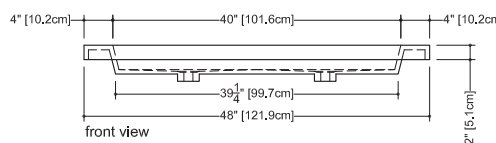

Furniture

CONSOLE TABLE C 48M – mirror finish **C 48B** – brushed finish
 dimensions: 22 1/8" depth x 48 1/4" length x 34 9/16" height - 562 x 1226 x 878 mm

■ **Stainless steel**
 grade 304
 gauge 16

■ **finish**
 mirror
 brushed

Cube Collection Integrated Countertop_22" depth x 48" length x 2" height - 559 x 1219 x 51 mm

VCS 48C

plan view

front view

side view

VCS 48L

plan view (VC 48L)

front view

side view

VCS 48R

plan view (VC 48R)

front view

side view

VCS 48

plan view

front view

side view

WETSTYLE cannot be held responsible for any technical errors and reserves the right to make revisions without notice.

Approximate measurement.
The manufacturer accepts 1/4" (6.35mm) variance.

R02/08A