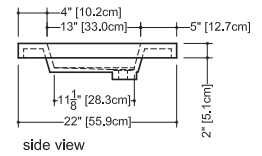

Ove Collection Integrated Countertop_22" depth x 24" length x 2" height - 559 x 1219 x 51 mm

VOVS 48C