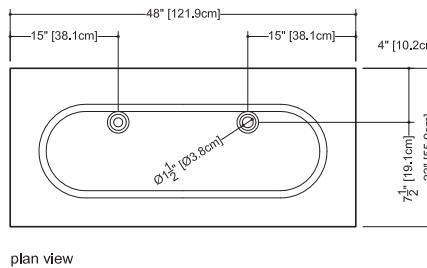

Furniture

CONSOLE TABLE C 48M – mirror finish **C 48B** – brushed finish
 dimensions: 22 1/8" depth x 48 1/4" length x 34 9/16" height - 562 x 1226 x 878 mm

■ **Stainless steel**
 grade 304
 gauge 16

■ **finish**
 mirror
 brushed

Cube Collection Integrated Countertop_22" depth x 48" length x 2" height - 559 x 1219 x 51 mm

VCS 48C

plan view

front view

side view

VCS 48L

plan view (VC 48L)

front view

side view

WETSTYLE cannot be held responsible for any technical errors and reserves the right to make revisions without notice.

Approximate measurement.
The manufacturer accepts 1/4" (6.35mm) variance.

R02/08A

www.WETSTYLE.CA - Montreal - Canada
Tel. 450.536.9000 - 1 888.536.9001 - Fax. 450.536.0202

Ove Collection Integrated Countertop_22" depth x 24" length x 2" height - 559 x 1219 x 51 mm

VOVS 48C

VOVS 48

WETSTYLE cannot be held responsible for any technical errors and reserves the right to make revisions without notice.