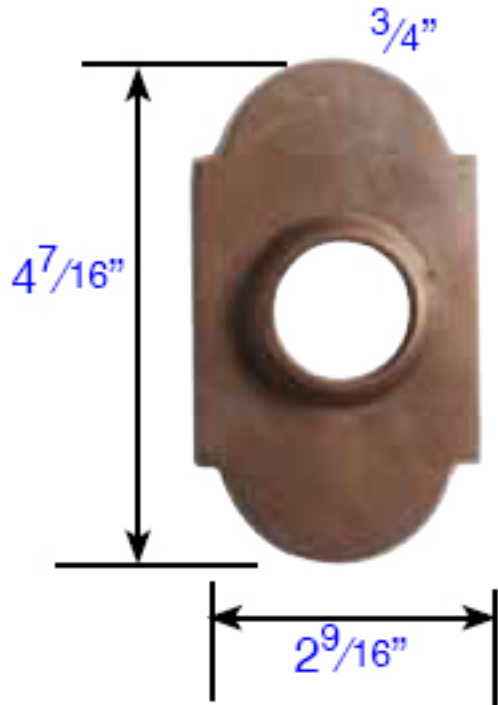

#1
Rosette

#2
Rosette

#3
Rosette

Latch Type

Square Corners

1/4\" Radius Corners

Backset