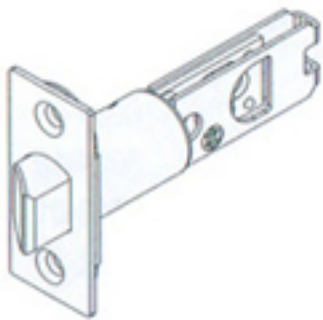

#1
Rosette

#2
Rosette

#3
Rosette

Latch Type

Square Corners

1/4\" Radius Corners

Backset