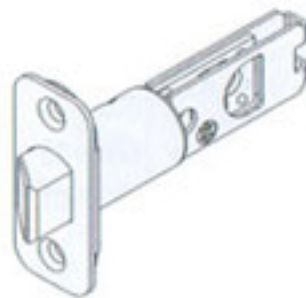

#1
Rosette

#2
Rosette

#3
Rosette

Latch Type

Square Corners

1/4\" Radius Corners

Backset