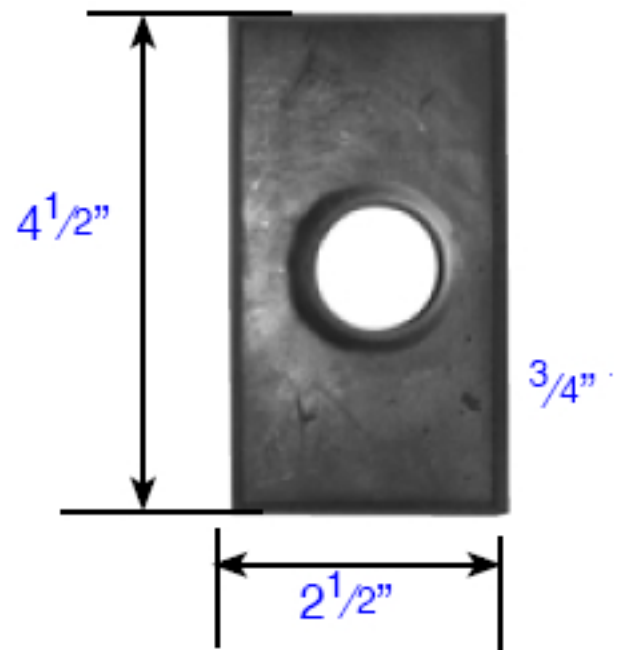

#1
Rosette

#2
Rosette

#3
Rosette

Latch Type

Square Corners

1/4\" Radius Corners

Backset