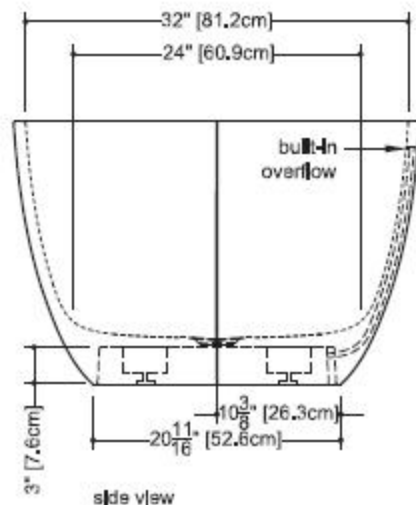

# BBE 01-66

inch 66 x 34 x 22 mm 1676 x 864 x 559

## interior dimensions

rim: Inch 63 1/2 x 32 mm 1613 x 812

base: Inch 47 7/8 x 24 mm 1215 x 609

height: Inch 18 1/4 mm 463

## faucet area recommended

wall-mounted or floor-mounted

plan view

front view

side view