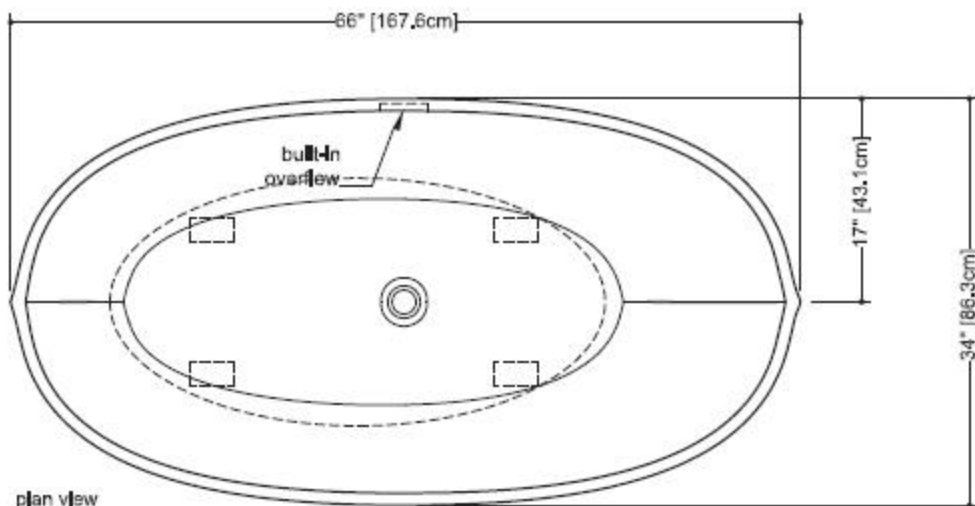

# BBE 01-66

inch 66 x 34 x 22 mm 1676 x 864 x 559

## interior dimensions

rim: Inch 63 1/2 x 32 mm 1613 x 812

base: Inch 47 7/8 x 24 mm 1215 x 609

height: Inch 18 1/4 mm 463

## overflow

built-in

slot design

polished chrome or brushed nickel

## faucet area recommended

wall-mounted or floor-mounted

plan view

front view

side view