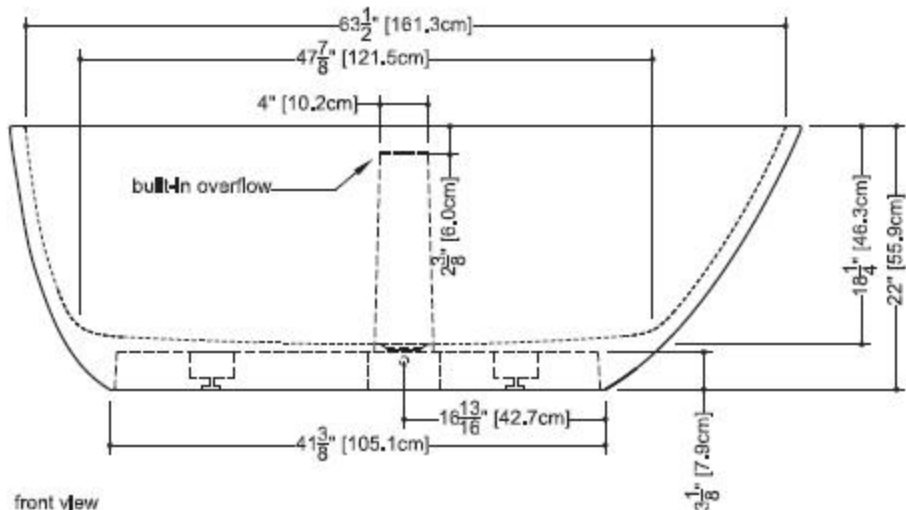

## interior dimensions

rim: Inch 63 1/2 x 32 mm 1613 x 812

base: Inch 47 7/8 x 24 mm 1215 x 609

height: Inch 18 1/4 mm 463

## faucet area recommended

wall-mounted or floor-mounted

plan view

front view

side view