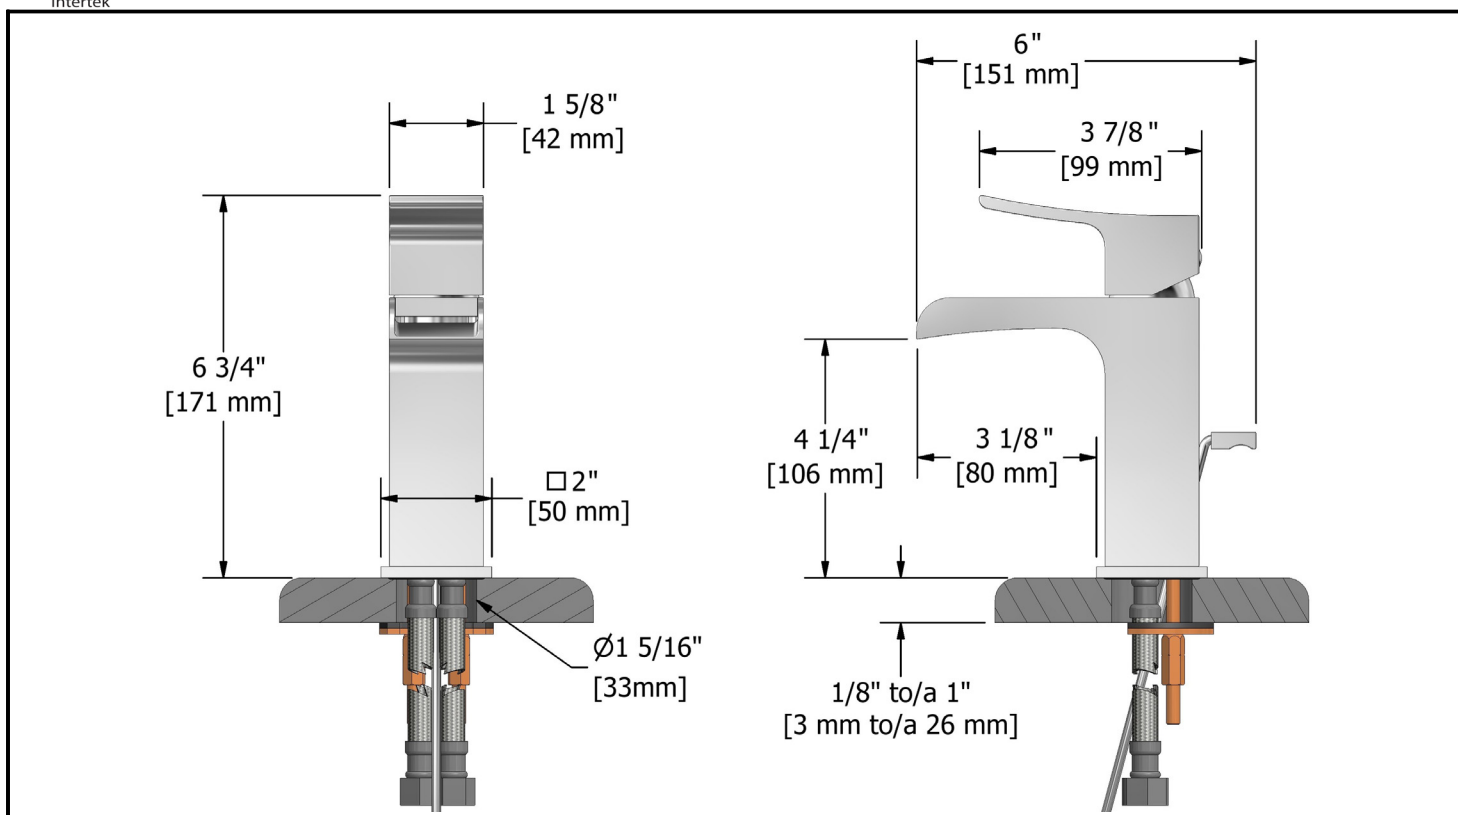

Single hole faucet
ZSOP01XX

Specifications

Descriptions

- Ceramic cartridge
- 3/8" speedway compression
- Solid brass
- Open spout
- Automatic drain

Available colors

- C : Chrome
- BN : Brushed nickel (PVD)

Flows

- Max. flow 5.7 L/min, 1.5 gpm (US) 60psi

Cartridges

- 401-039

Certifications

- ASME A112.18.1
- CSA B125.1
- NSF61

Warranty

The Riobel inc. product carries a limited LIFETIME warranty on the finish Chrome, Gold (PVD), Brushed nickel (PVD), Night brushed (PVD), Polished nickel (PVD) and all working parts and is guaranteed from the initial date of purchase against all manufacturing defects. Other finished 1 year.