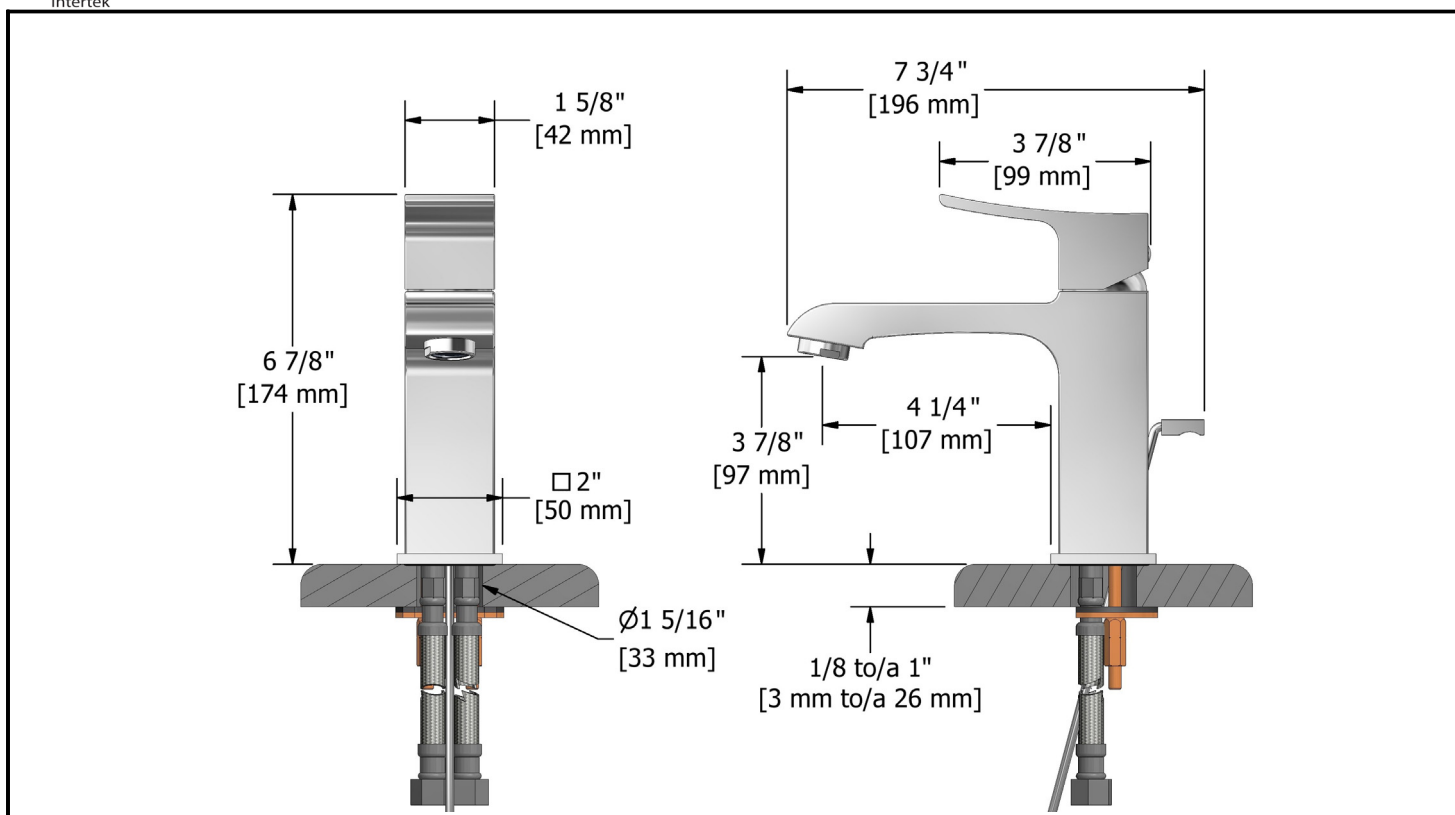

Certifications

- ASME A112.18.1
- CSA B125.1
- NSF61