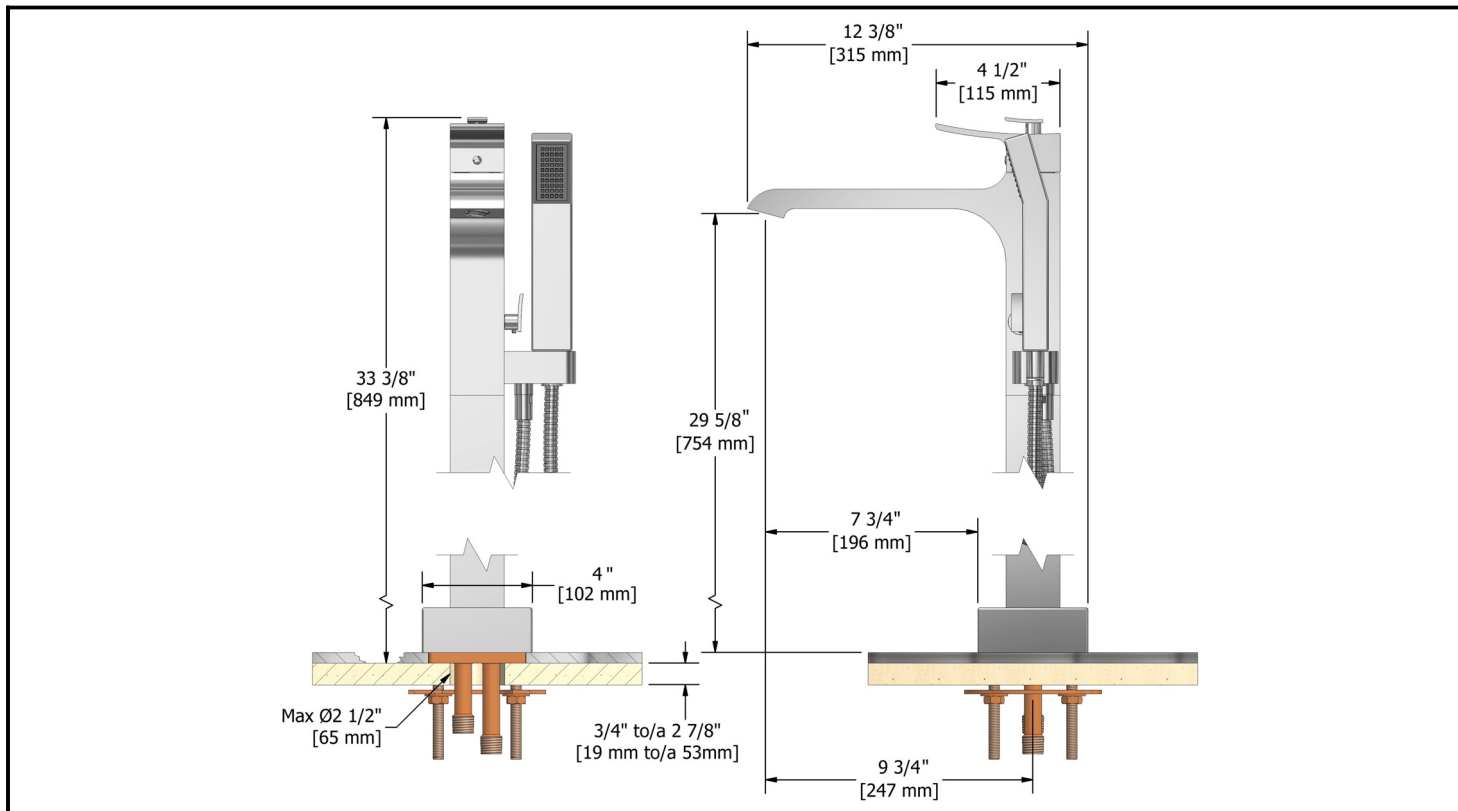

Coaxial thermostatic pressure balance
single hole bath faucet

ZO37XX

Specifications

Descriptions

- ½" male inlet NPT
- Coaxial thermostatic/pressure balanced cartridge
- Solid brass
- 1 jet hand shower
- Integrated volume control

Available colors

- C : Chrome
- BN : Brushed nickel (PVD)

Flows

- Max. flow 34 L/min, 9 gpm (US) 60psi

Cartridges

- 401-037 (shower hand)
- 401-143

Certifications

- ASME A112.18.1
- CMR248 Approval