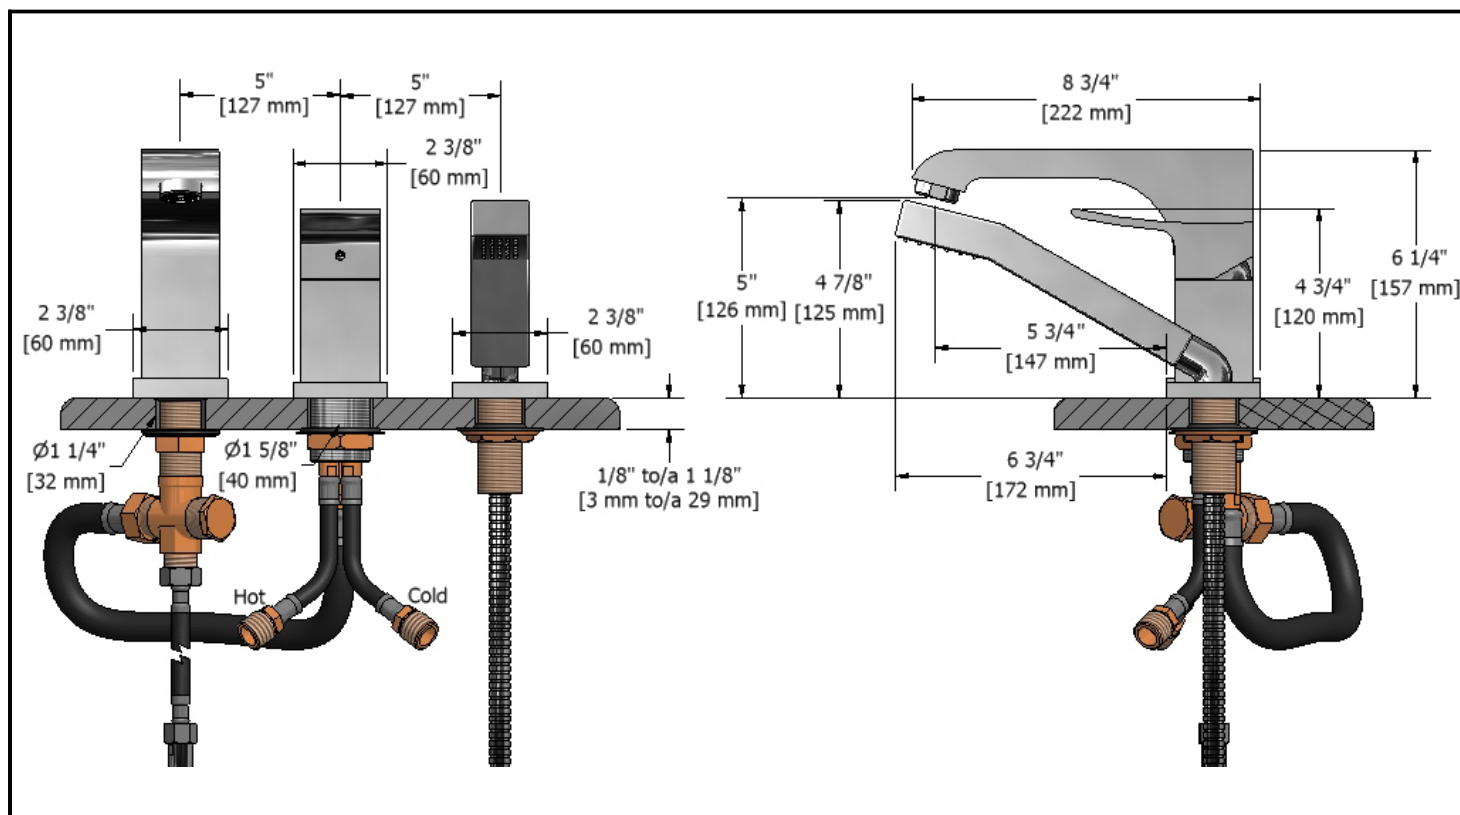

Certifications

- ASME A112.18.1
- CSA B125.1