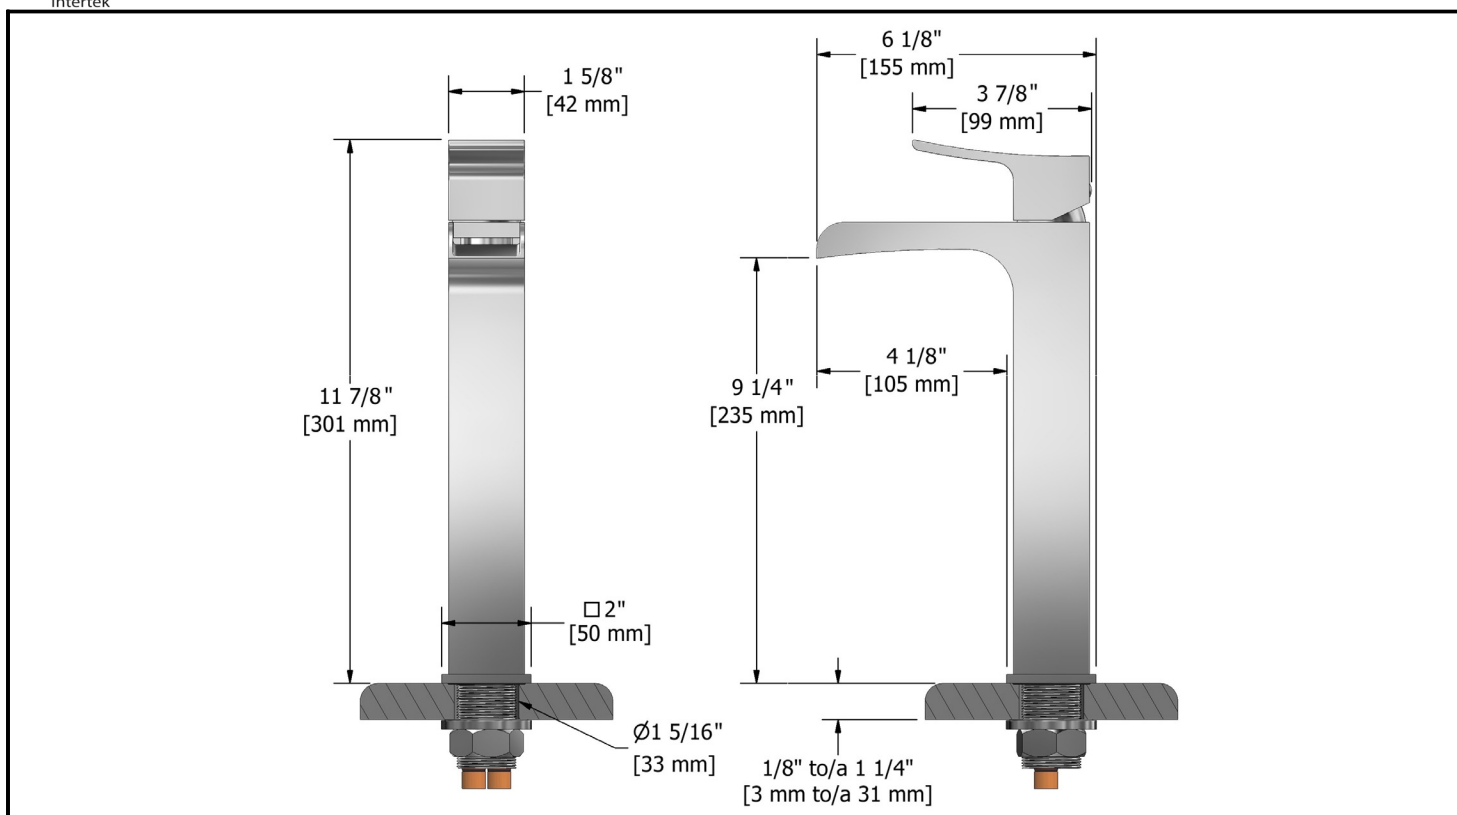

Certifications

- NSF61
- ASME A112.18.1
- CSA B125.1