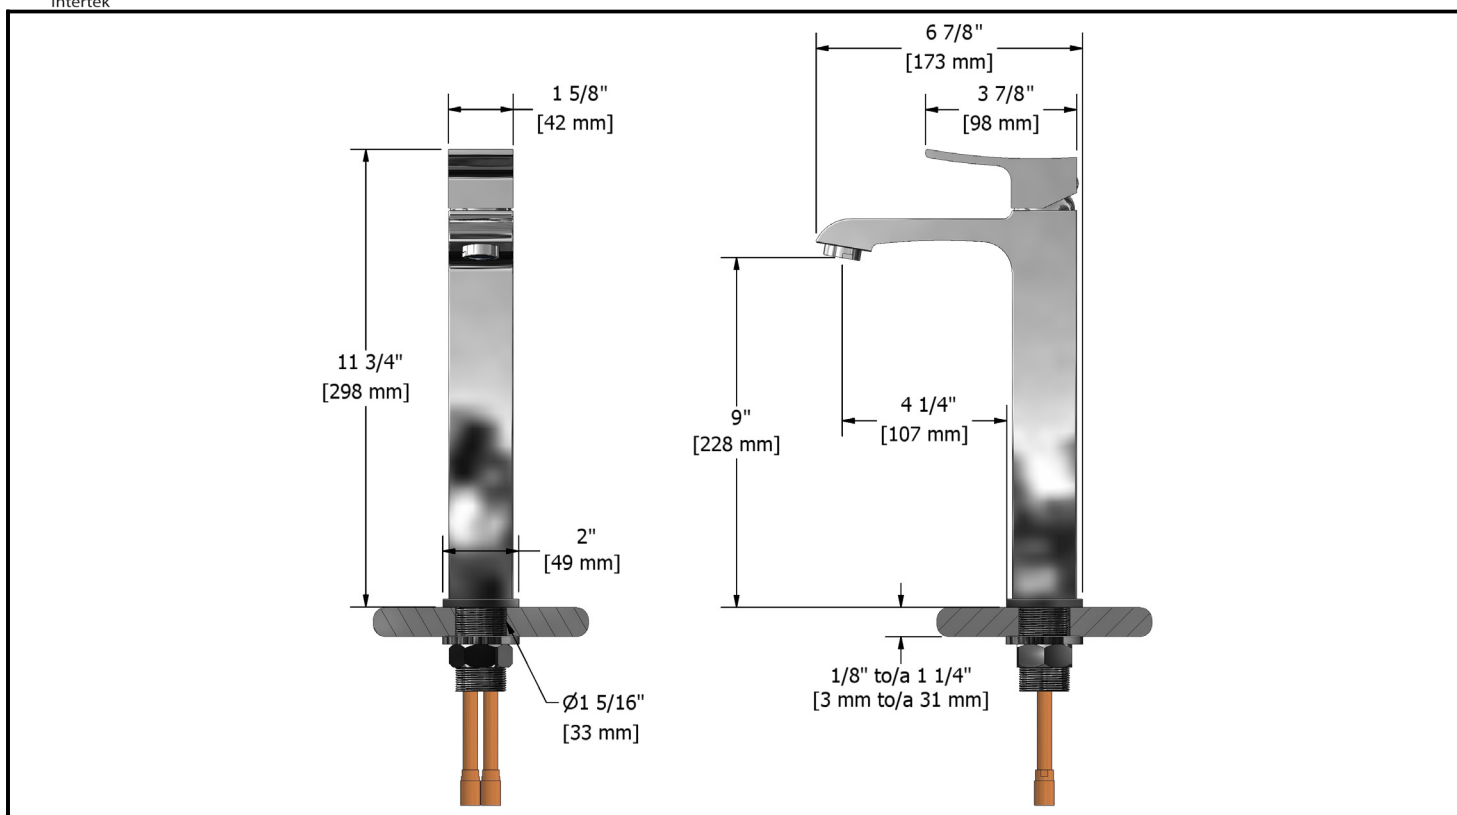

Warranty

The Riobel inc. product carries a limited LIFETIME warranty on the finish Chrome, Gold (PVD), Brushed nickel (PVD), Night brushed (PVD), Polished nickel (PVD) and all working parts and is guaranteed from the initial date of purchase against all manufacturing defects. Other finished 1 year.

Customer service

Ontario, West Canada : 888-287-5354 Quebec, Maritimes, United States : 866-473-8442