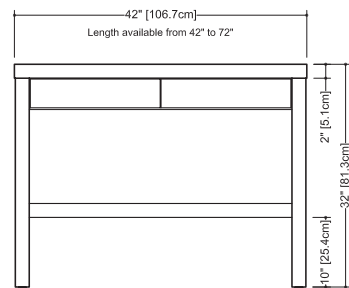

Furniture

Z 124 - 2 drawers - 24" depth

length - inch 42 - 48 - 54 - 60 - 66 - 72 length - cm 107 - 122 - 137 - 152 - 167 - 183

- top part perimeter of console is made of solid oak 1/8" thick
- lacquer polyurethane
- drawer boxes are made of laminated baltic birch
- mutiply poplar core
- ajustable legs
- other surface are in rift-cut oak veneer
- Blu Motion hardware
- color
natural
wenge
white-washed
- wood
oak rift-cut veneer

plan view

front view

side view

WETSTYLE cannot be held responsible for any technical errors and reserves the right to make revisions without notice.

Approximate measurement.
The manufacturer accept 1/4" (6.35mm) variance.