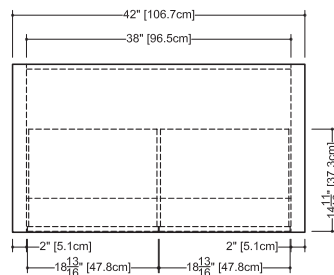

Furniture

Z 124 - 2 drawers - 24" depth

length - inch 42 - 48 - 54 - 60 - 66 - 72 length - cm 107 - 122 - 137 - 152 - 167 - 183

- top part perimeter of console is made of solid oak 1/8" thick
- lacquer polyurethane
- drawer boxes are made of laminated baltic birch
- mutiply poplar core
- ajustable legs
- other surface are in rift-cut oak veneer
- Blu Motion hardware
- color
natural
wenge
white-washed
- wood
oak rift-cut veneer

plan view

front view

side view

WETSTYLE cannot be held responsible for any technical errors and reserves the right to make revisions without notice.

Approximate measurement.
The manufacturer accept 1/4" (6.35mm) variance.