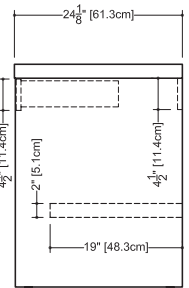

Furniture

Z 124 - 2 drawers - 24" depth

length - inch 42 - 48 - 54 - 60 - 66 - 72 length - cm 107 - 122 - 137 - 152 - 167 - 183

- top part perimeter of console is made of solid oak 1/8" thick
- lacquer polyurethane
- drawer boxes are made of laminated baltic birch
- mutiply poplar core
- ajustable legs
- other surface are in rift-cut oak veneer
- Blu Motion hardware
- color
natural
wenge
white-washed
- wood
oak rift-cut veneer

plan view

front view

side view

WETSTYLE cannot be held responsible for any technical errors and reserves the right to make revisions without notice.

Approximate measurement.
The manufacturer accept 1/4" (6.35mm) variance.