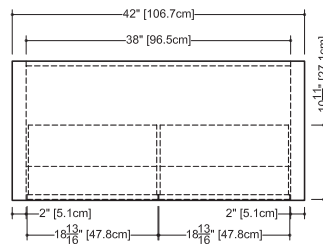

Z 120 - 2 drawers - 20" depth

length - inch 42 - 48 - 54 - 60 - 66 - 72 length - cm 107 - 122 - 137 - 152 - 167 - 183

- top part perimeter of console is made of solid oak 1/8" thick
- lacquer polyurethane
- drawer boxes are made of laminated baltic birch
- multilply poplar core
- ajustable legs
- other surface are in rift-cut oak veneer
- Blu Motion hardware
- color
natural
wenge
white-washed
- wood
oak rift-cut veneer

plan view

front view

side view

WETSTYLE cannot be held responsible for any technical errors and reserves the right to make revisions without notice.

Approximate measurement.
The manufacturer accept 1/4" (6.35mm) variance.