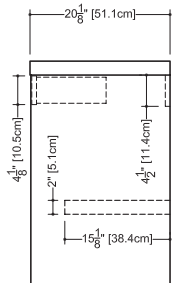

Z 120 - 2 drawers - 20" depth

length - inch 42 - 48 - 54 - 60 - 66 - 72 length - cm 107 - 122 - 137 - 152 - 167 - 183

- top part perimeter of console is made of solid oak 1/8" thick
- lacquer polyurethane
- drawer boxes are made of laminated baltic birch
- multilply poplar core
- ajustable legs
- other surface are in rift-cut oak veneer
- Blu Motion hardware
- color
natural
wenge
white-washed
- wood
oak rift-cut veneer

plan view

front view

side view

WETSTYLE cannot be held responsible for any technical errors and reserves the right to make revisions without notice.

Approximate measurement.
The manufacturer accept 1/4" (6.35mm) variance.