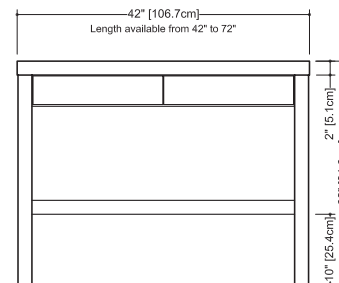

Z 120 - 2 drawers - 20" depth

length - inch 42 - 48 - 54 - 60 - 66 - 72 length - cm 107 - 122 - 137 - 152 - 167 - 183

- top part perimeter of console is made of solid oak 1/8" thick
- lacquer polyurethane
- drawer boxes are made of laminated baltic birch
- multilply poplar core
- ajustable legs
- other surface are in rift-cut oak veneer
- Blu Motion hardware
- color
natural
wenge
white-washed
- wood
oak rift-cut veneer

plan view

front view

side view

WETSTYLE cannot be held responsible for any technical errors and reserves the right to make revisions without notice.

Approximate measurement.
The manufacturer accept 1/4" (6.35mm) variance.