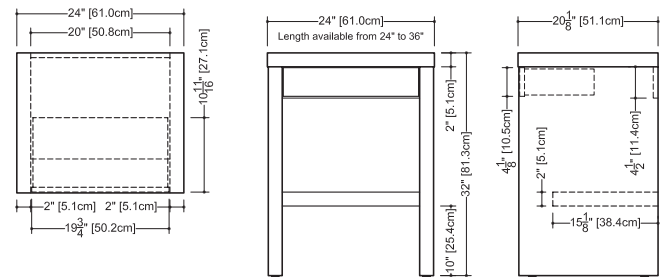

Furniture

Z 120 - 1 drawer - 20" depth

length - inch 24 - 30 - 36 length - cm 61 - 76 - 91

- top part perimeter of console is made of solid oak 1/8" thick
- lacquer polyurethane
- drawer box is made of laminated baltic birch
- mutiiply poplar core
- ajustable legs
- other surface are in rift-cut oak veneer
- Blu Motion hardware
- color
natural
wenge
white-washed
- wood
oak rift-cut veneer

plan view

front view

side view

WETSTYLE cannot be held responsible for any technical errors and reserves the right to make revisions without notice.

Approximate measurement.
The manufacturer accept 1/4" (6.35mm) variance.