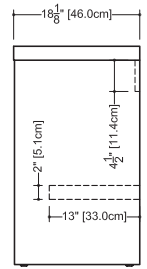

## Z 118 - no drawer - 18" depth

length - inch 24 - 30 - 36 - 42 - 48 - 54 - 60 - 66 - 72    length - cm 61 - 76 - 91 - 107 - 122 - 137 - 152 - 167 - 183

- top part perimeter of console is made of solid oak 1/8" thick
- lacquer polyurethane
- multilply poplar core
- ajustable legs
- other surface are in rift-cut oak veneer
- Blu Motion hardware
- color  
natural  
wenge  
white-washed
- wood  
oak rift-cut veneer

plan view

front view

side view

WETSTYLE cannot be held responsible for any technical errors and reserves the right to make revisions without notice.

Approximate measurement.  
The manufacturer accept 1/4" (6.35mm) variance.