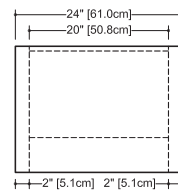

## Z 118 - no drawer - 18" depth

length - inch 24 - 30 - 36 - 42 - 48 - 54 - 60 - 66 - 72    length - cm 61 - 76 - 91 - 107 - 122 - 137 - 152 - 167 - 183

- top part perimeter of console is made of solid oak 1/8" thick
- lacquer polyurethane
- multilply poplar core
- ajustable legs
- other surface are in rift-cut oak veneer
- Blu Motion hardware
- color  
natural  
wenge  
white-washed
- wood  
oak rift-cut veneer

plan view

front view

side view

WETSTYLE cannot be held responsible for any technical errors and reserves the right to make revisions without notice.

Approximate measurement.  
The manufacturer accept 1/4" (6.35mm) variance.