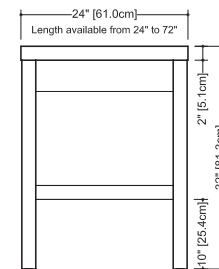

## Z 118 - no drawer - 18" depth

length - inch 24 - 30 - 36 - 42 - 48 - 54 - 60 - 66 - 72    length - cm 61 - 76 - 91 - 107 - 122 - 137 - 152 - 167 - 183

- top part perimeter of console is made of solid oak 1/8" thick
- lacquer polyurethane
- multilply poplar core
- ajustable legs
- other surface are in rift-cut oak veneer
- Blu Motion hardware
- color  
natural  
wenge  
white-washed
- wood  
oak rift-cut veneer

plan view

front view

side view

WETSTYLE cannot be held responsible for any technical errors and reserves the right to make revisions without notice.

Approximate measurement.  
The manufacturer accept 1/4" (6.35mm) variance.